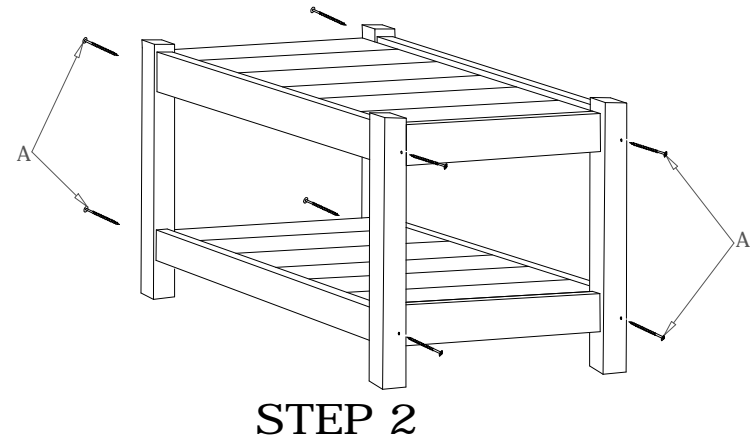

ACCENT TABLE

CT-1100

BREEZESTA™
Recycled Poly Furniture

Fit Shelves Assemblies into slots on Side Assemblies.

Using screws (A), in pre drilled holes, attach Side Assemblies to Shelf Assemblies as shown.

A-2.5" (8 pcs.) colored

LIST OF PARTS
Side Assemblies (2)
Shelf Assemblies (2)
Colored Screws "A" (8)
Insert Bit Tool (1)