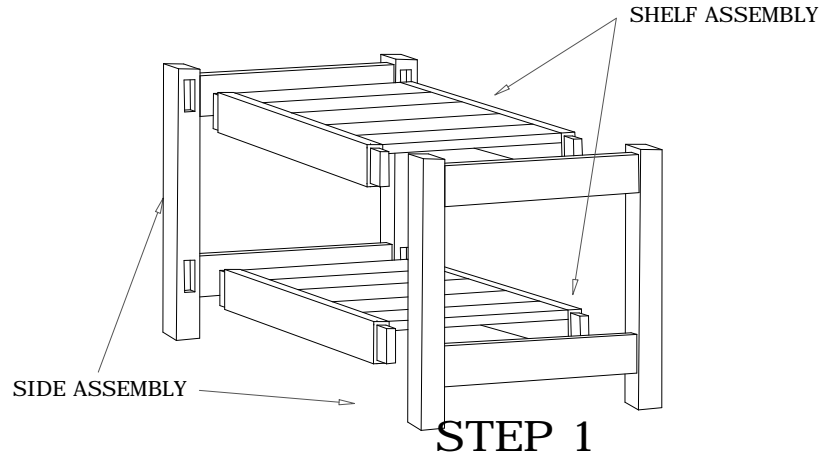

ACCENT TABLE

CT-1100

BREEZESTA™
Recycled Poly Furniture

Fit Shelves Assemblies into slots on Side Assemblies.

Using screws (A), in pre drilled holes, attach Side Assemblies to Shelf Assemblies as shown.

A-2.5" (8 pcs.) colored