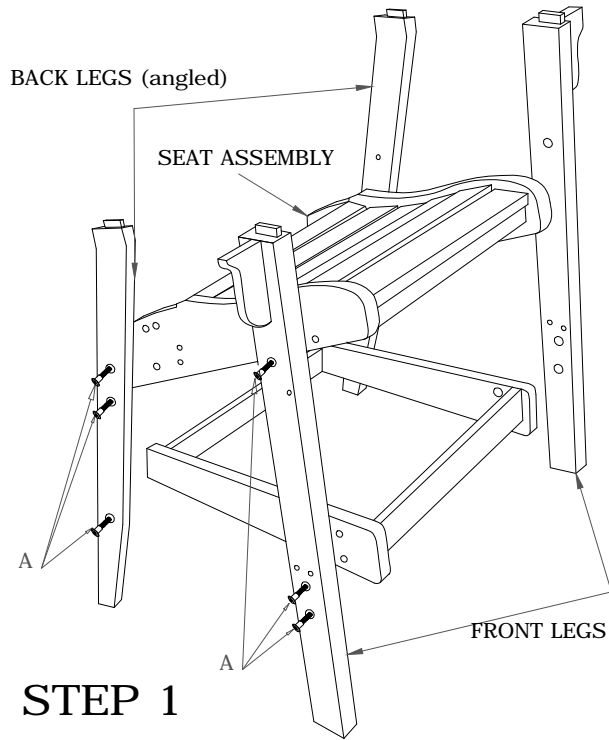

# COASTAL COUNTER CHAIR

CH-0805

**BREEZESTA™**  
Recycled Poly Furniture

Attach front and back legs to seat and leg base assemblies.

Attach arm rest and supports as shown.

Slide back onto seat and attach at seat and arm rest. Attach foot rest.

A-2.125" (12 pcs.) painted

B-2.5" (12 pcs.) painted

C-1.5" (2 pcs.) painted

- LIST OF PARTS
- Back Assembly (1)
  - Seat Assembly (1)
  - Front Legs (2)
  - Rear Legs (2)
  - Arms (1R) (1L)
  - Base Assembly (1)
  - Foot Rest (1)
  - Chair Bolts "A" (12)
  - Colored Screws "B" (12)
  - Chair Bolts "C" (2)
  - Insert Bit Tool (1)