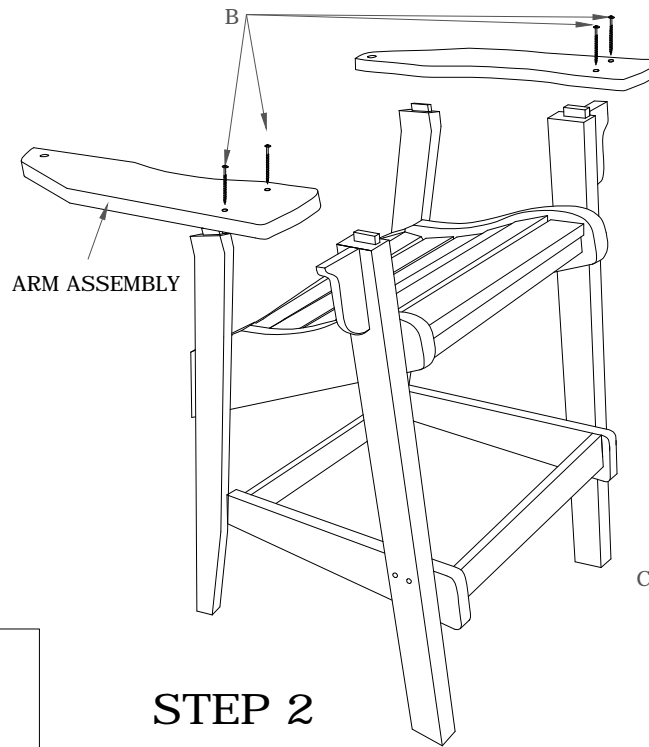

# COASTAL COUNTER CHAIR

CH-0805

**BREEZESTA™**  
Recycled Poly Furniture

Attach front and back legs to seat and leg base assemblies.

Attach arm rest and supports as shown.

Slide back onto seat and attach at seat and arm rest. Attach foot rest.

A-2.125" (12 pcs.) painted

B-2.5" (12 pcs.) painted

C-1.5" (2 pcs.) painted

- LIST OF PARTS
- Back Assembly (1)
  - Seat Assembly (1)
  - Front Legs (2)
  - Rear Legs (2)
  - Arms (1R) (1L)
  - Base Assembly (1)
  - Foot Rest (1)
  - Chair Bolts "A" (12)
  - Colored Screws "B" (12)
  - Chair Bolts "C" (2)
  - Insert Bit Tool (1)