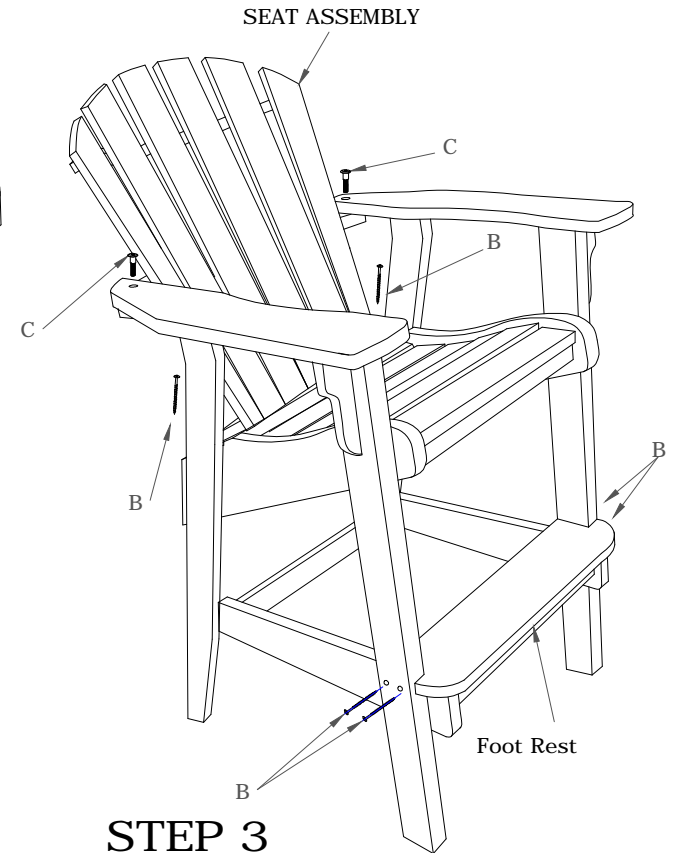

# COASTAL COUNTER CHAIR

CH-0805

**BREEZESTA™**  
Recycled Poly Furniture

Attach front and back legs to seat and leg base assemblies.

Attach arm rest and supports as shown.

Slide back onto seat and attach at seat and arm rest. Attach foot rest.

A-2.125" (12 pcs.) painted

B-2.5" (12 pcs.) painted

C-1.5" (2 pcs.) painted

- LIST OF PARTS
- Back Assembly (1)
  - Seat Assembly (1)
  - Front Legs (2)
  - Rear Legs (2)
  - Arms (1R) (1L)
  - Base Assembly (1)
  - Foot Rest (1)
  - Chair Bolts "A" (12)
  - Colored Screws "B" (12)
  - Chair Bolts "C" (2)
  - Insert Bit Tool (1)