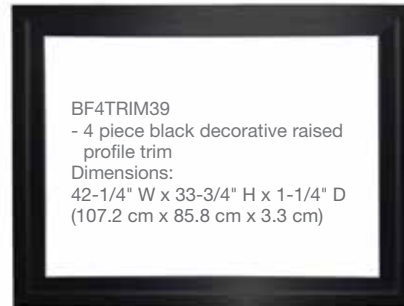

BF4TRIM39
- 4 piece black decorative raised profile trim
Dimensions:
42-1/4" W x 33-3/4" H x 1-1/4" D
(107.2 cm x 85.8 cm x 3.3 cm)