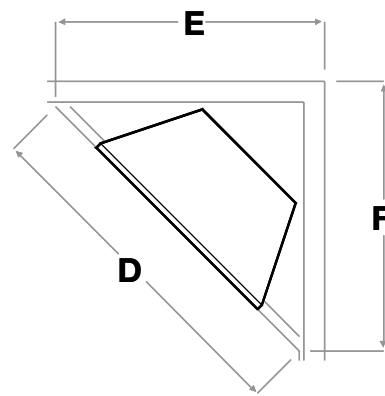

#### Accessories

**BFGLASS39BLK**  
- Single pane, tamperproof glass door  
Dimensions:  
35-5/8" W x 22-1/4" H x 1/2" D  
(90.5 cm x 56.5 cm x 1.4 cm)

**BFSDOOR39BLK**  
- Glass swing doors with black accents  
Dimensions:  
35-1/2" W x 22-3/8" H x 1-3/4" D  
(90.0 cm x 56.7 cm x 4.3 cm)

**BFRC-KIT**  
- 3-stage remote control kit

**WRCPF-KIT**  
- Wall switch remote control

**BFDOOR39BLKSM**  
- Single pane, bi-fold look glass door kit  
Dimensions:  
35-5/8" W x 22-1/2" H x 1-3/4" D  
(90.4 cm x 57.2 cm x 4.3 cm)

**BF4TRIM39**  
- 4 piece black decorative raised profile trim  
Dimensions:  
42-1/4" W x 33-3/4" H x 1-1/4" D  
(107.2 cm x 85.8 cm x 3.3 cm)

**BFPLUGE**  
- Plug kit

**TS521W**  
- Wall thermostat - white

### Framing Dimensions:

A	B	C
16" (40.5 cm)	39" (99.1 cm)	32-7/8" (83.6 cm)
D	E	F
54" (137.2 cm)	38" (96.5 cm)	38" (96.5 cm)