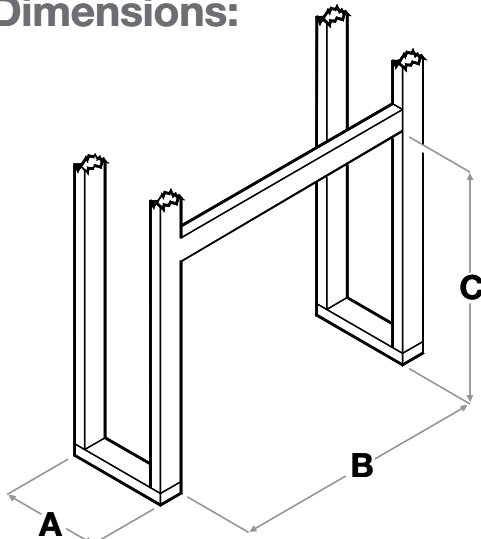

#### Accessories

**BFGLASS39BLK**  
- Single pane, tamperproof glass door  
Dimensions:  
35-5/8" W x 22-1/4" H x 1/2" D  
(90.5 cm x 56.5 cm x 1.4 cm)

**BFSDOOR39BLK**  
- Glass swing doors with black accents  
Dimensions:  
35-1/2" W x 22-3/8" H x 1-3/4" D  
(90.0 cm x 56.7 cm x 4.3 cm)

**BFRC-KIT**  
- 3-stage remote control kit

**WRCPF-KIT**  
- Wall switch remote control

**BFDOOR39BLKSM**  
- Single pane, bi-fold look glass door kit  
Dimensions:  
35-5/8" W x 22-1/2" H x 1-3/4" D  
(90.4 cm x 57.2 cm x 4.3 cm)

**BF4TRIM39**  
- 4 piece black decorative raised profile trim  
Dimensions:  
42-1/4" W x 33-3/4" H x 1-1/4" D  
(107.2 cm x 85.8 cm x 3.3 cm)

**BFPLUGE**  
- Plug kit

**TS521W**  
- Wall thermostat - white

### Framing Dimensions:

A	B	C
16" (40.5 cm)	39" (99.1 cm)	32-7/8" (83.6 cm)
D	E	F
54" (137.2 cm)	38" (96.5 cm)	38" (96.5 cm)