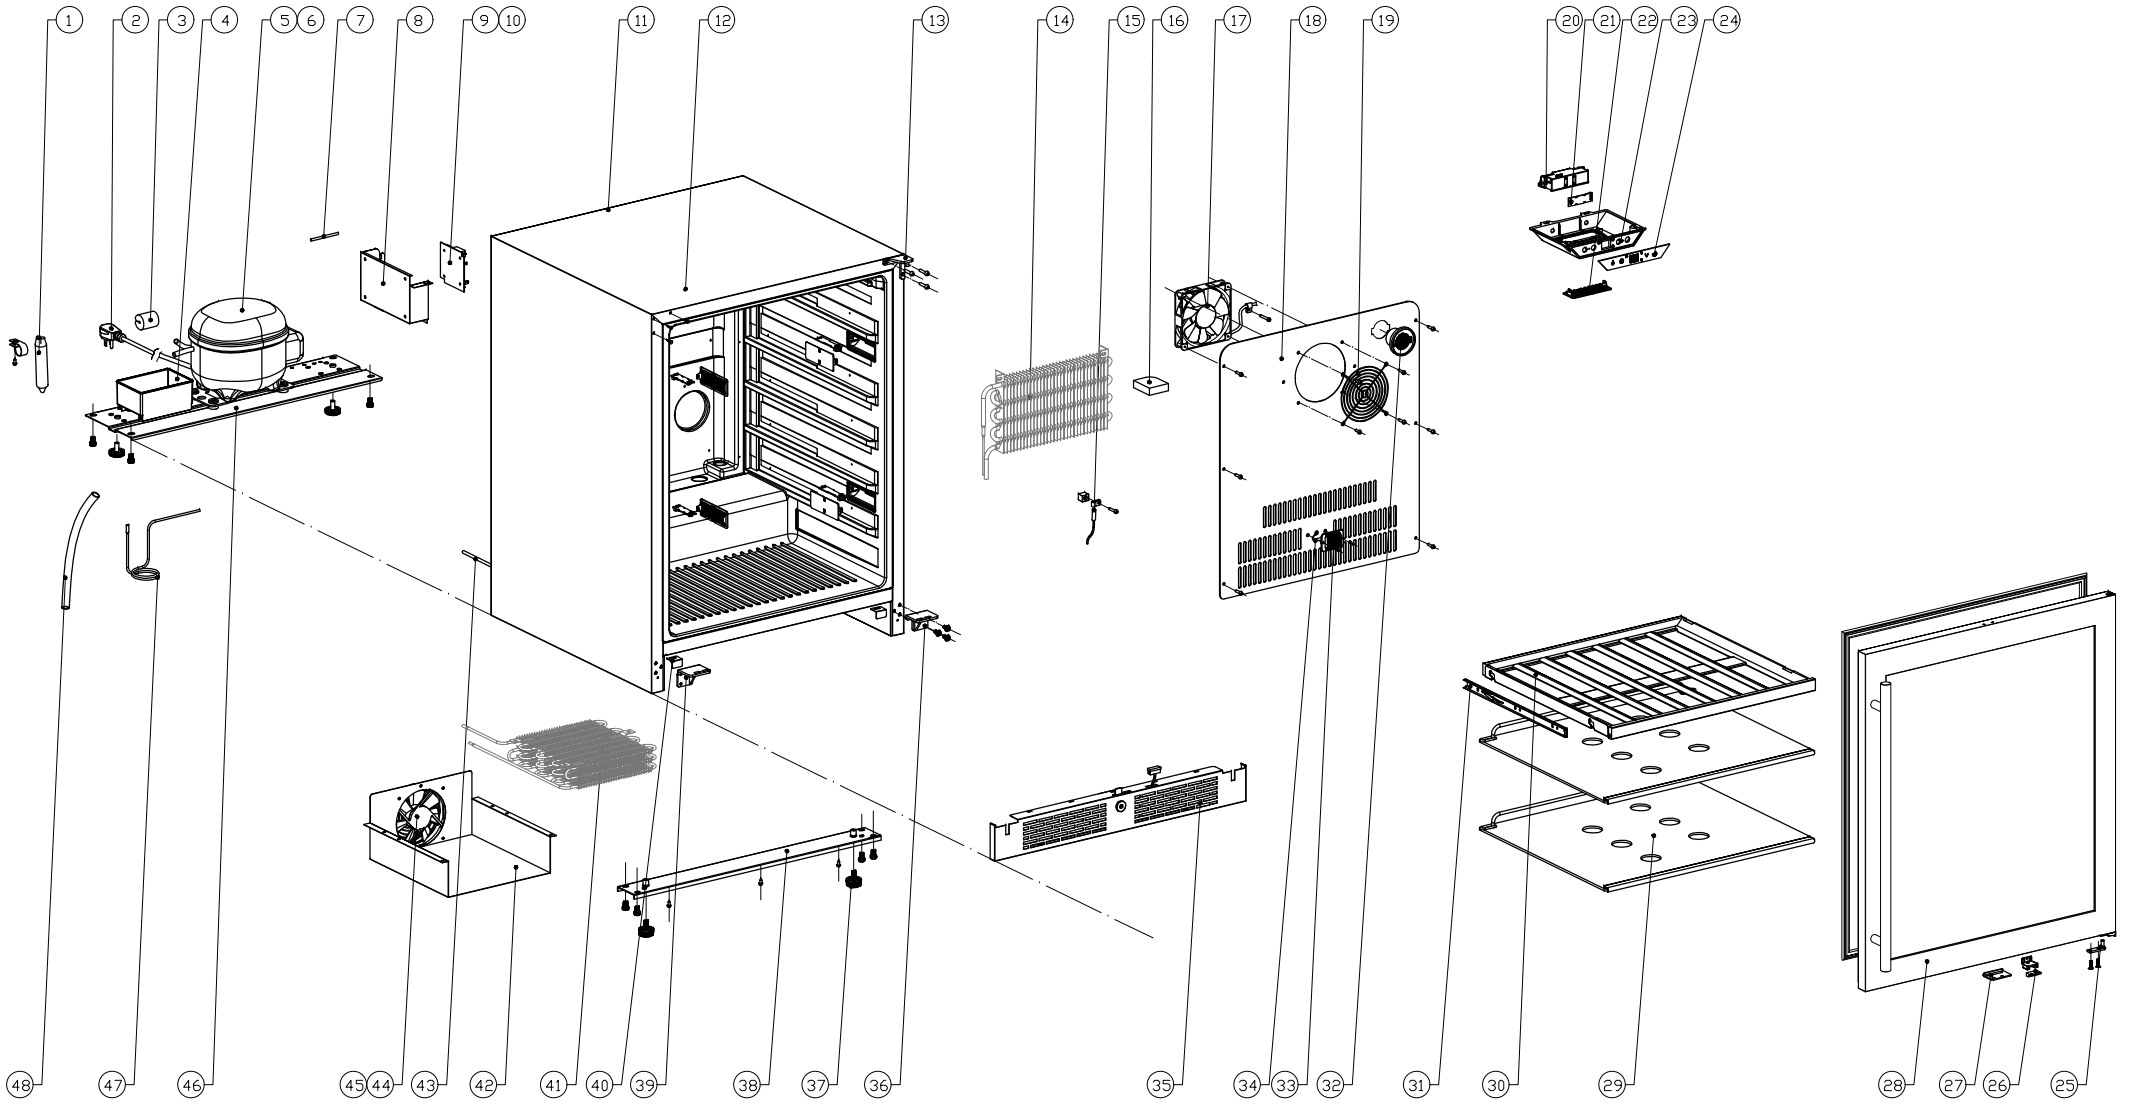

# PRB24C01AG-ADA

Presrv™ ADA Beverage Cooler

# ZEPHYR

**PRB24C01AG-ADA**

<b>Ref #</b>	<b>Part #</b>	<b>Description</b>	<b>Qty.</b>
1	56300003	Dryer filter	1
2	11030118	Power line	1
3	56220035	Anti Vibration Gasket	1
4	56130035	Drip Tray	1
5	12160006	Compressor	1
6	11030119	Compressor ground lead	1
7	50330010	Sealing tube	1
8	56200105	Main PCB Box	1
9	11010117	Main power control board	1
10	11010110	Display control board	1
12	56210074	Decorative Hole Cover	3
13	54180044	Upper right hinge	1
14	54240001	Evaporator	1
15	11050007	Sensor	1
16	56180019	Evaporator foam	1
17	12130032	Fan	1
18	54170027	Air duct board	1
19	54210017	Fan cover	1
20	54140283	Lamp holder	1
21	12010011	LED light ,tri color	5
22	52150014	Cover,light	5
23	56200107	Electrical box	1
24	52050021	Display panel	1
25	54190062	Door axis plate	1
26	54220011	Magnet	1
27	50180005	Latch hook	1
28	50230024	Door	1
28-1	50280003	Handle	1

28-2	56220050	Door gasket	1
29	50150048	Glass shelf	2
30	50150049	Sliding wooden shelf assembly	1
31	50320040	Shelf Slider Set	1
32	Z0F-C004	Carbon Filter	1
33	54210014	Sensor cover	1
34	11050008	Sensor	1
35	50260015	Kick plate	1
35-1	11040029	Door Switch	1
35-2	50180006	Door Lock	1
36	54180045	Lower right hinge	1
37	50350008	Leveling leg	4
38	54140284	Cabinet front supporting iron	1
39	54180046	Lower left hinge	1
40	54140289	Block	2
41	54270001	Condenser	1
42	54210015	Condenser cover	1
43	50330011	Capillary tube	1
44	54210016	Fan cover	1
45	12130032	Fan	1
46	54190058	Compressor support plate	1
47	50330020	Connecting pipe	1
48	50330026	Exhaust water pipe	1
49	54140316	Door stopper, right	1
50	54180047	Upper hinge, left	1