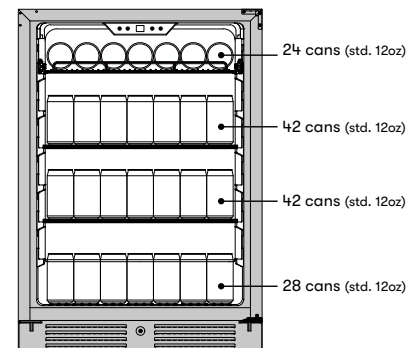

MODEL

Single Zone Beverage Cooler **PRB24C01AS-OD**

Size 24"
Dimensions 23-7/8"W x 33-7/8"H x 23-1/2"D
Weight 97lbs.
Installation Type Compact / Built-in / Freestanding
Outdoor/Indoor Certified Yes
Refrigerant Type R600a

FEATURES

Capacity 136 12oz cans
Volume 5.6 cu/ft
Temperature Range 34° - 50° F
Ambient Temperature Range 50° - 115° F
Sound Level 39 dBA
Door Finish 304-grade Stainless Steel
Cabinet Finish 304-grade Stainless Steel
Interior Finish Black
Field-Reversible Door Yes
Zero-Clearance Door Hinge Yes
Shelving - Wire 1 full-extension, black wire rack
Shelving - Beverage 2 adjustable, transparent-gray glass shelves
Controls Electronic Capacitive Touch
LED Lighting Cloud White
Door Open Alarm Yes, after 3 minutes
Door Lock Yes
Sabbath Mode Yes
Air Filtration Yes, w/ carbon filter
PreciseTemp™ Yes
Active Cooling Technology Yes
Vibration Dampening System Yes

AC POWER 115V, 60Hz at Max. 1.5A

OPTIONAL ACCESSORIES

Contemporary Handle Kit PRHAN-C101 (Stainless Steel)
Contemporary Handle Kit PRHAN-C102 (Brushed Gold)
Contemporary Handle Kit PRHAN-C104 (Matte Black)
Casters (3-3/8" Height) PRCAST-C001 (set of 4)
Glass Shelf 50150025

WARRANTY 2 years parts, 2 years labor
5 years compressor

Transforming the Kitchen through Design, Discovery, and Care

Specifications subject to change, check zephyronline.com for up-to-date information.
Zephyr | 2277 Harbor Bay Parkway, Alameda, CA 94502 | 888.880.8368