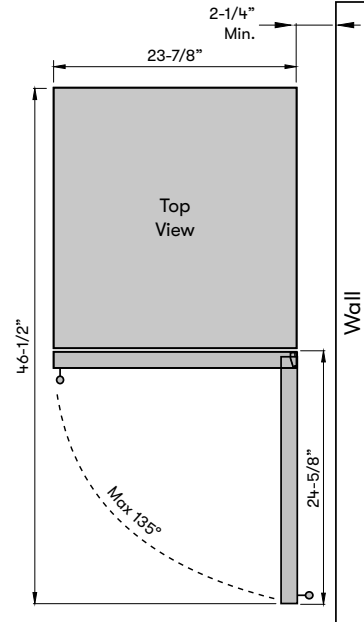

MODEL

Single Zone Beverage Cooler **PRB24C01AS-OD**

Size 24"
Dimensions 23-7/8"W x 33-7/8"H x 23-1/2"D
Weight 97lbs.
Installation Type Compact / Built-in / Freestanding
Outdoor/Indoor Certified Yes
Refrigerant Type R600a

FEATURES

Capacity 136 12oz cans
Volume 5.6 cu/ft
Temperature Range 34° - 50° F
Ambient Temperature Range 50° - 115° F
Sound Level 39 dBA
Door Finish 304-grade Stainless Steel
Cabinet Finish 304-grade Stainless Steel
Interior Finish Black
Field-Reversible Door Yes
Zero-Clearance Door Hinge Yes
Shelving - Wire 1 full-extension, black wire rack
Shelving - Beverage 2 adjustable, transparent-gray glass shelves
Controls Electronic Capacitive Touch
LED Lighting Cloud White
Door Open Alarm Yes, after 3 minutes
Door Lock Yes
Sabbath Mode Yes
Air Filtration Yes, w/ carbon filter
PreciseTemp™ Yes
Active Cooling Technology Yes
Vibration Dampening System Yes

AC POWER 115V, 60Hz at Max. 1.5A

OPTIONAL ACCESSORIES

Contemporary Handle Kit PRHAN-C101 (Stainless Steel)
Contemporary Handle Kit PRHAN-C102 (Brushed Gold)
Contemporary Handle Kit PRHAN-C104 (Matte Black)
Casters (3-3/8" Height) PRCAST-C001 (set of 4)
Glass Shelf 50150025

WARRANTY 2 years parts, 2 years labor
5 years compressor

Transforming the Kitchen through Design, Discovery, and Care

Specifications subject to change, check zephyronline.com for up-to-date information.
Zephyr | 2277 Harbor Bay Parkway, Alameda, CA 94502 | 888.880.8368