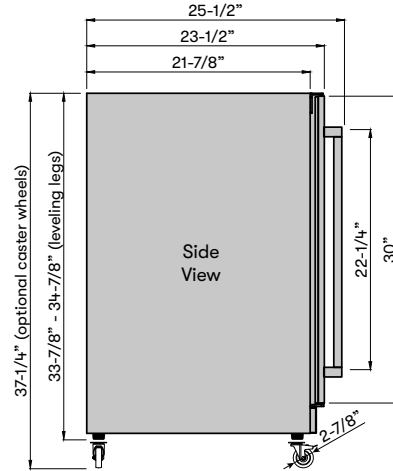

MODEL

Single Zone Beverage Cooler **PRB24C01AS-OD**

Size 24"
Dimensions 23-7/8"W x 33-7/8"H x 23-1/2"D
Weight 97lbs.
Installation Type Compact / Built-in / Freestanding
Outdoor/Indoor Certified Yes
Refrigerant Type R600a

FEATURES

Capacity 136 12oz cans
Volume 5.6 cu/ft
Temperature Range 34° - 50° F
Ambient Temperature Range 50° - 115° F
Sound Level 39 dBA
Door Finish 304-grade Stainless Steel
Cabinet Finish 304-grade Stainless Steel
Interior Finish Black
Field-Reversible Door Yes
Zero-Clearance Door Hinge Yes
Shelving - Wire 1 full-extension, black wire rack
Shelving - Beverage 2 adjustable, transparent-gray glass shelves
Controls Electronic Capacitive Touch
LED Lighting Cloud White
Door Open Alarm Yes, after 3 minutes
Door Lock Yes
Sabbath Mode Yes
Air Filtration Yes, w/ carbon filter
PreciseTemp™ Yes
Active Cooling Technology Yes
Vibration Dampening System Yes

AC POWER 115V, 60Hz at Max. 1.5A

OPTIONAL ACCESSORIES

Contemporary Handle Kit PRHAN-C101 (Stainless Steel)
Contemporary Handle Kit PRHAN-C102 (Brushed Gold)
Contemporary Handle Kit PRHAN-C104 (Matte Black)
Casters (3-3/8" Height) PRCAST-C001 (set of 4)
Glass Shelf 50150025

WARRANTY 2 years parts, 2 years labor
5 years compressor

Transforming the Kitchen through Design, Discovery, and Care

Specifications subject to change, check zephyronline.com for up-to-date information.
Zephyr | 2277 Harbor Bay Parkway, Alameda, CA 94502 | 888.880.8368