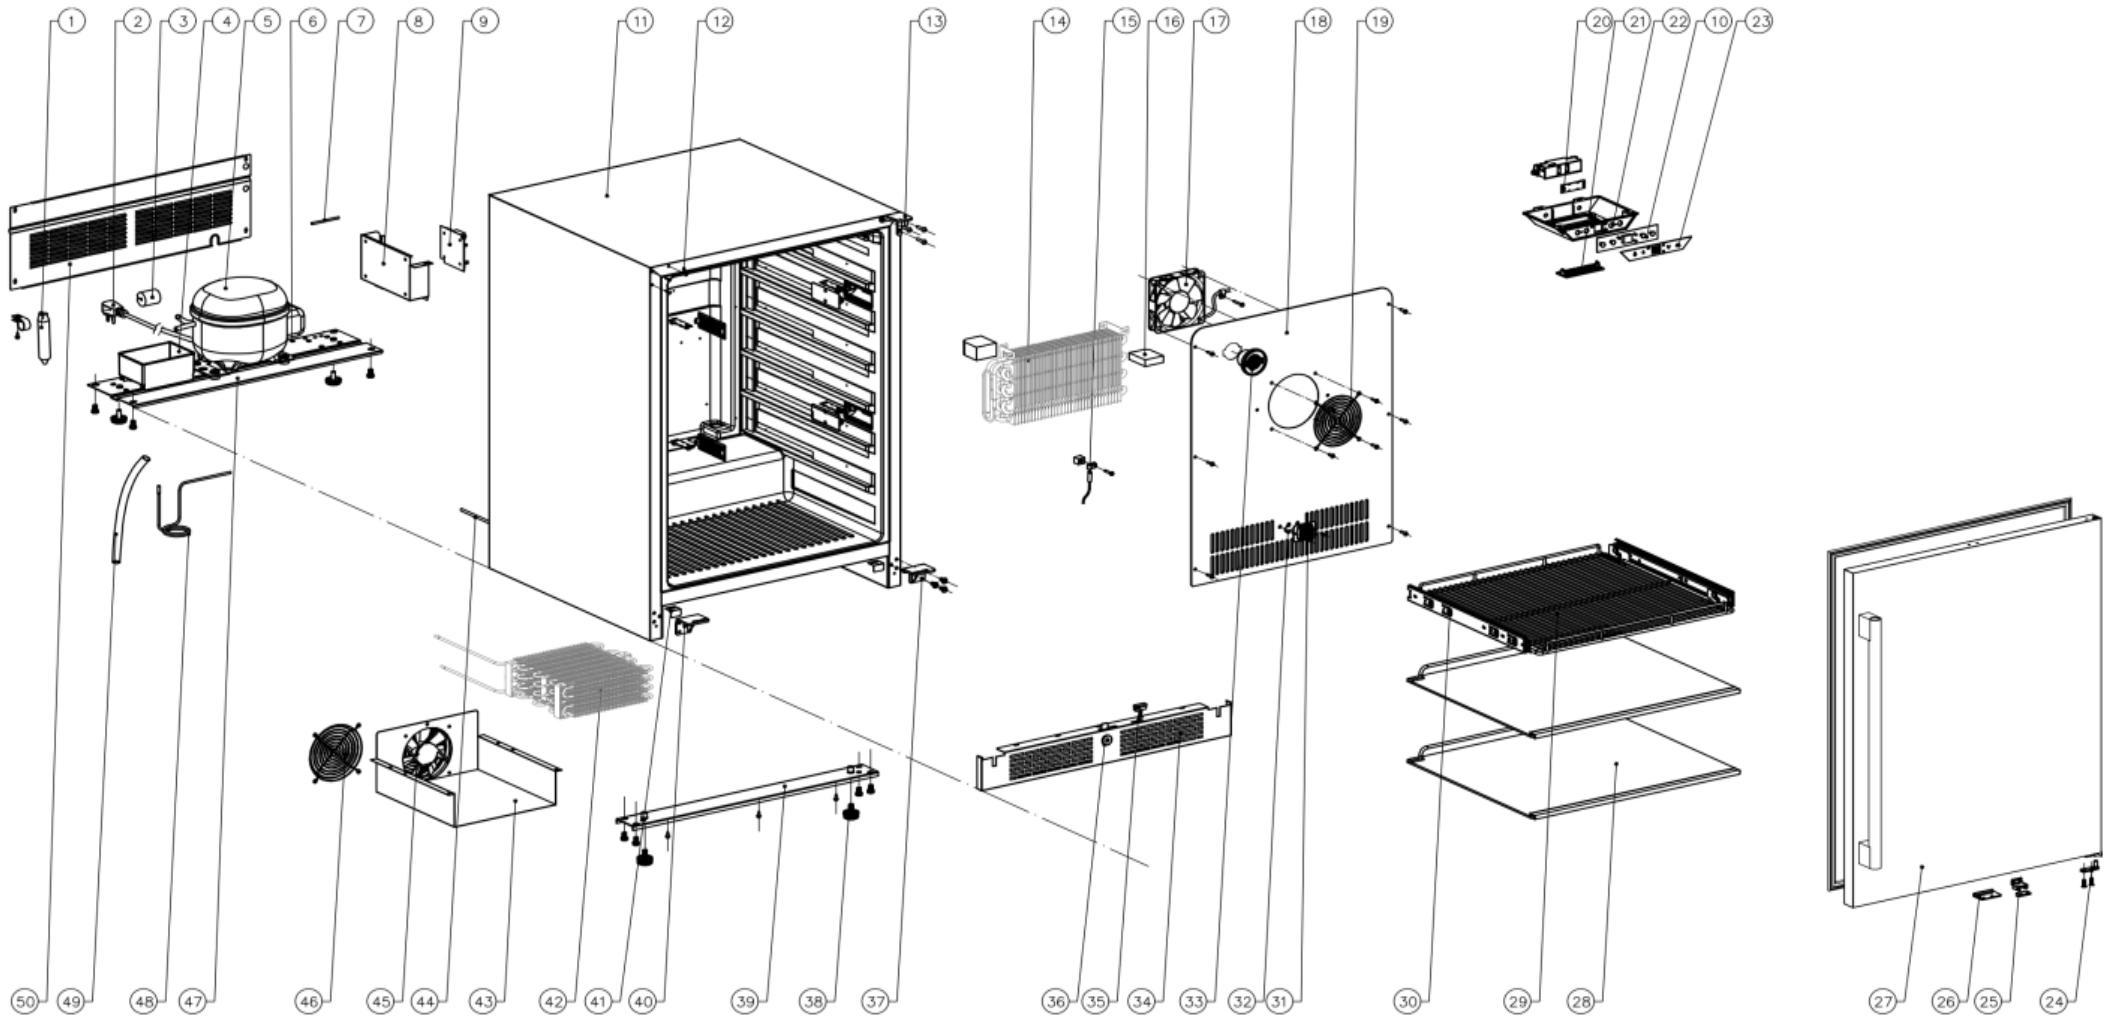

PRB24C01AS-OD

Presrv™ Outdoor Single Zone Beverage Cooler

ZEPHYR

PRB24C01AS-OD

Ref #	Part #	Description	Qty.
1	56300003	Dryer Filter	1
2	11030137	Power Cord	1
3	56220035	Anti Vibration Gasket	1
4	56130035	Drip Tray	1
5	12160006	Compressor	1
5-1	11050026	Compressor Starter	1
5-2	11050027	Compressor Relay	1
6	11030119	Compressor Ground Wire	1
7	50330010	Sealing Tube	1
8	56200105	Main PCB Box	1
9	11010119	Main Power Control Board	1
10	11010110	Display Control Board	1
12	56210093	Decorative Hole Cover	3
13	54180032	Upper Right Hinge	1
14	54240001	Evaporator	1
15	11050007	Sensor	1
16	56180015	Evaporator Foam	1
17	12130043	Fan	1
18	54170017	Air Duct Board	1
19	54210017	Fan Cover	1
20	12010012	LED Light Board	5
21	52150014	LED Light Cover	5
22	56200110	Electrical Box	1
23	52050023	Display Panel	1
24	54190062	Door Axis Plate	1
25	54220014	Door Magnet	1
26	50180005	Door Lock Plate (SN10-11)	1
26	54050089	Door Lock Plate (SN12+)	1
27	50230014	Door (SN10-11)	1

27	50230030	Door (SN12+)	1
27-1	56220047	Door Gasket	1
27-2	50280008	Door Handle	1
28	50150025	Glass Shelf	1
29	50150033	Sliding Wire Shelf Assembly	1
30	50320040	Shelf Slider Set	1
31	54210014	Sensor Cover	1
32	11050008	Sensor	1
33	Z0F-C004	Charcoal Filter	1
34	50260012	Kick Plate (SN10-11)	1
34	50260018	Kick Plate (SN12+)	1
35	11040029	Magnetic Switch	1
36	50180006	Door Lock	1
36-1	15000019	Door Lock Key	1
37	54180033	Lower Right Hinge	1
38	50350008	Leveling Leg	4
39	54140284	Cabinet Support Bracket	1
40	54180034	Lower Left Hinge	1
41	54140289	Cabinet Bracket	2
42	54270001	Condensor	1
43	54210015	Condensor Cover	1
44	50330011	Capillary Tube	1
45	12130032	Fan	1
46	54210016	Fan Cover	1
47	54190058	Compressor Support Plate	1
48	50330020	Connecting Pipe	1
49	50330026	Exhaust Water Pipe	1
50	56210094	Compressor Cover	1
51	54180035	Upper Left Hinge	1
52	52050024	Zephyr Metal Logo	1
53	81010012	Logo Position Template	1
54	54140314	Door Stopper	1