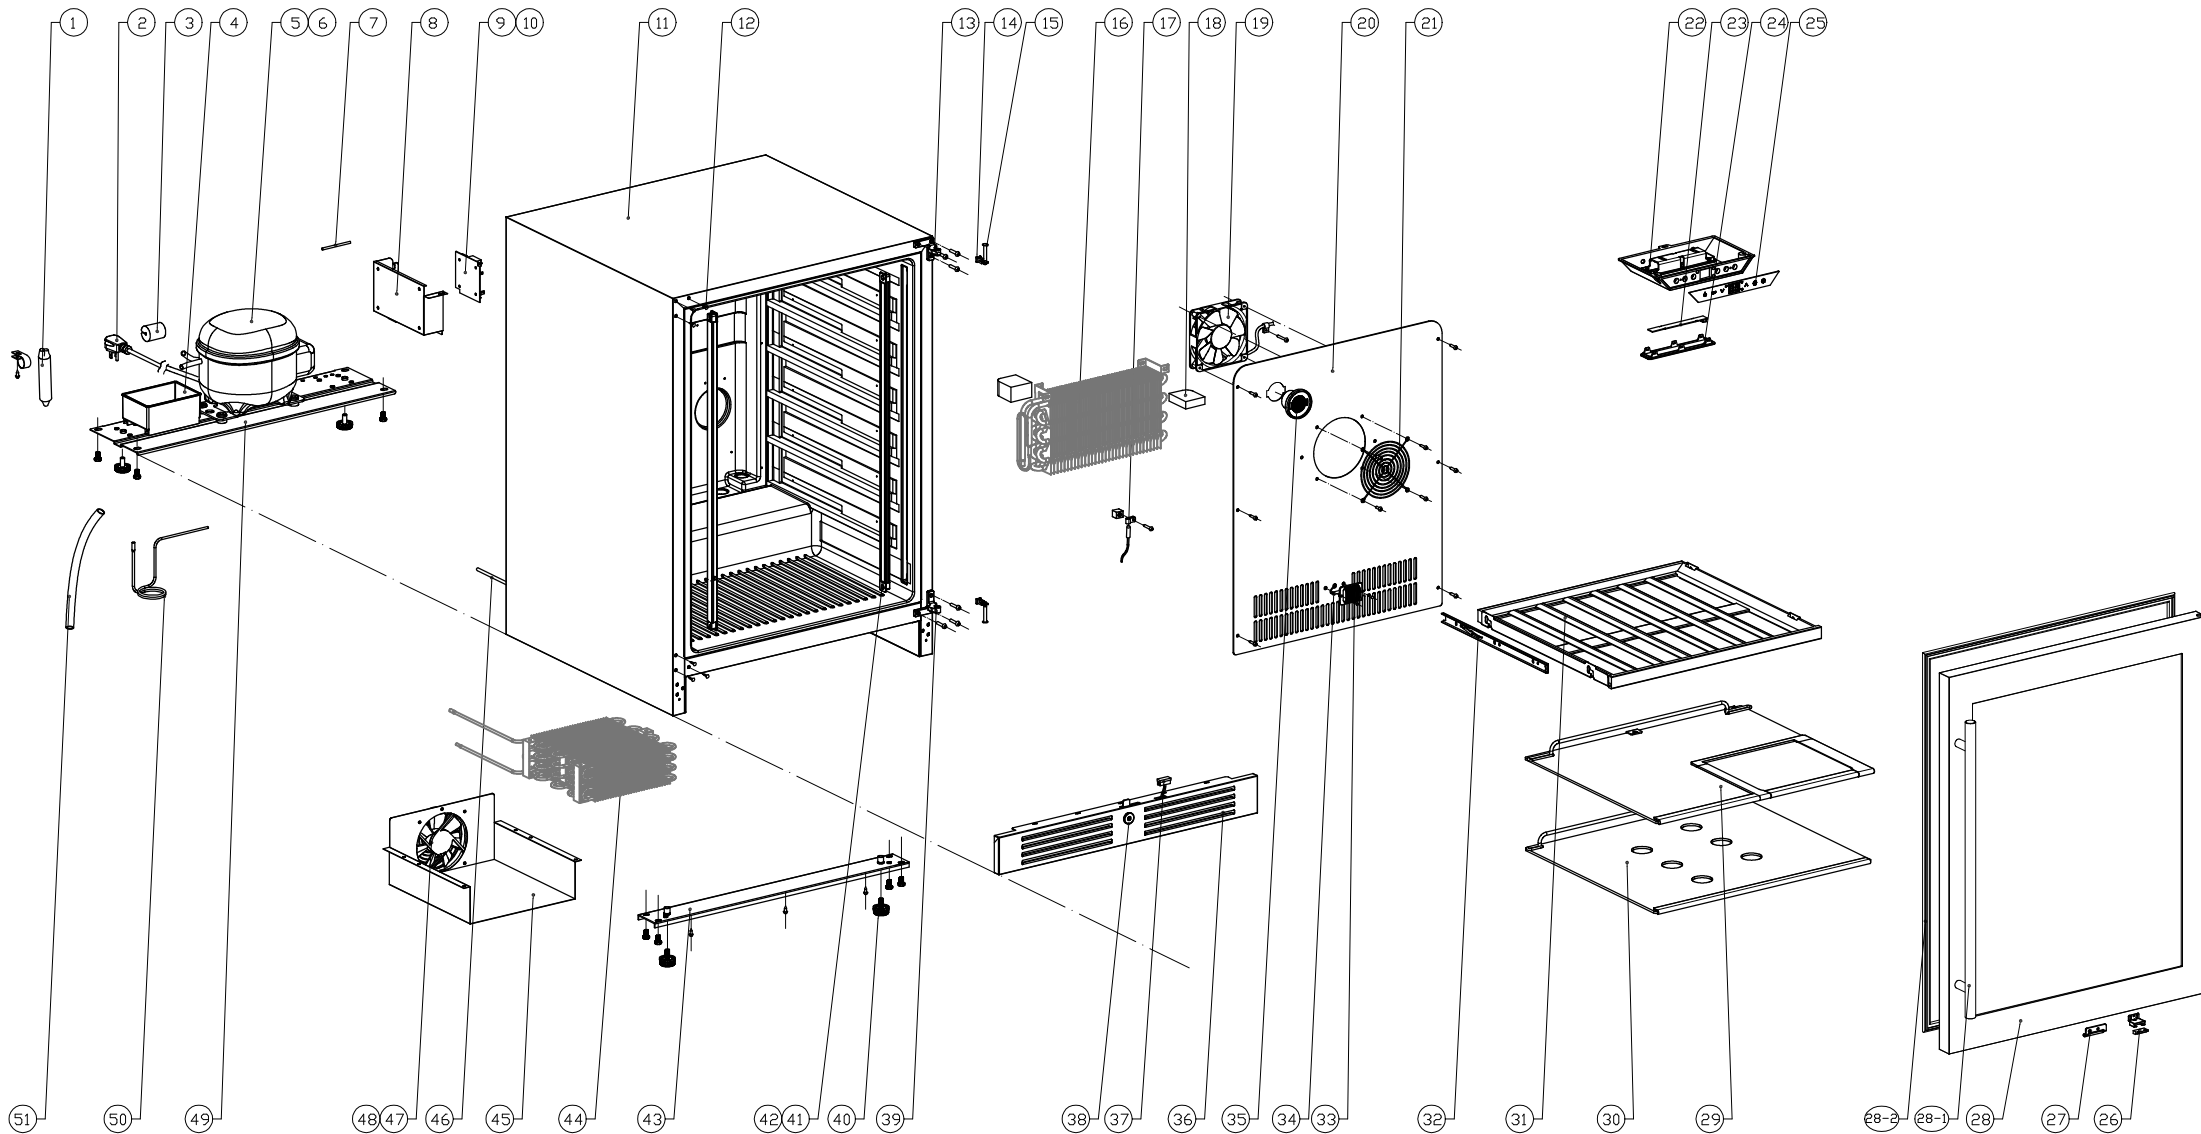

PRB24C01CBSG

Presrv™ Single Zone Black Stainless Beverage Cooler

ZEPHYR

PRB24C01CBSG

Ref #	Part #	Description	Qty.
1	56300003	Dryer Filter	1
2	11030118	Power Cord	1
3	56220051	Anti Vibration Gasket	2
4	56130035	Drip Tray	1
5	12160006	Compressor	1
5-1	11050026	Compressor Starter	1
5-2	11050027	Compressor Relay	1
6	11030119	Compressor Ground Wire	1
7	50330010	Compressor Seal Pipe	1
8	56200105	Main Control Board Box	1
9	11010169	Main Power Control Board	1
10	11010170	Display Control Board	1
12	56210075	Decorative Hole Cover	6
13	54180064	Upper Right Hinge	1
14	50330035	Door Axis Core	2
15	54210037	Door Axis Cover	2
16	54240001	Evaporator	1
17	11050007	Temperature Sensor	1
18	56180019	Foam	1
19	12130043	Fan	1
20	54170017	Air Duct Board	1
21	54210017	Fan Cover	1
22	56200124	Display Control Box	1
23	12010018	LED Top Light	1
24	52150017	LED Light Cover	1
25	52050030	Display Panel	1
26	54220011	Door Magnet	1
27	54050090	Door Lock Plate	1

28	50230032	Door	1
28-1	50280007	Door Handle	1
28-2	56220055	Door Gasket	1
29	50150062	Retractable Glass Shelf	1
30	50150048	Standard Glass Shelf	1
31	50150049	Sliding Wooden Shelf	1
32	50320040	Shelf Slider Set	1
33	54210014	Sensor Cover	1
34	11050008	Temperature Sensor	1
35	Z0F-C004	Carbon Filter	1
36	50260020	Kick Plate	1
37	11040033	Magnet Switch	1
38	50180011	Door Lock	1
39	54180065	Lower Right Hinge Plate	1
40	50350008	Leveling Leg	4
41	12010018	LED Light Strip	2
42	01020065	LED Light Strip Screw	4
43	54140284	Cabinet Support Bracket	1
44	54270001	Condensor	1
45	54210015	Condensor Cover	1
46	50330036	Capillary Tube	1
47	54210016	Fan Cover	1
48	12130032	Fan	1
49	54190058	Compressor Support Plate	1
50	50330020	Connecting Pipe	1
51	50330034	Exhaust Water Pipe	1
52-1	15000019	Door Lock Key	1
52-2	00100030	M3 Allen Wrench	1
52-3	56210075	Decorative Hole Cover	3
52-4	01020066	Screw, M5x16, Hinge	3