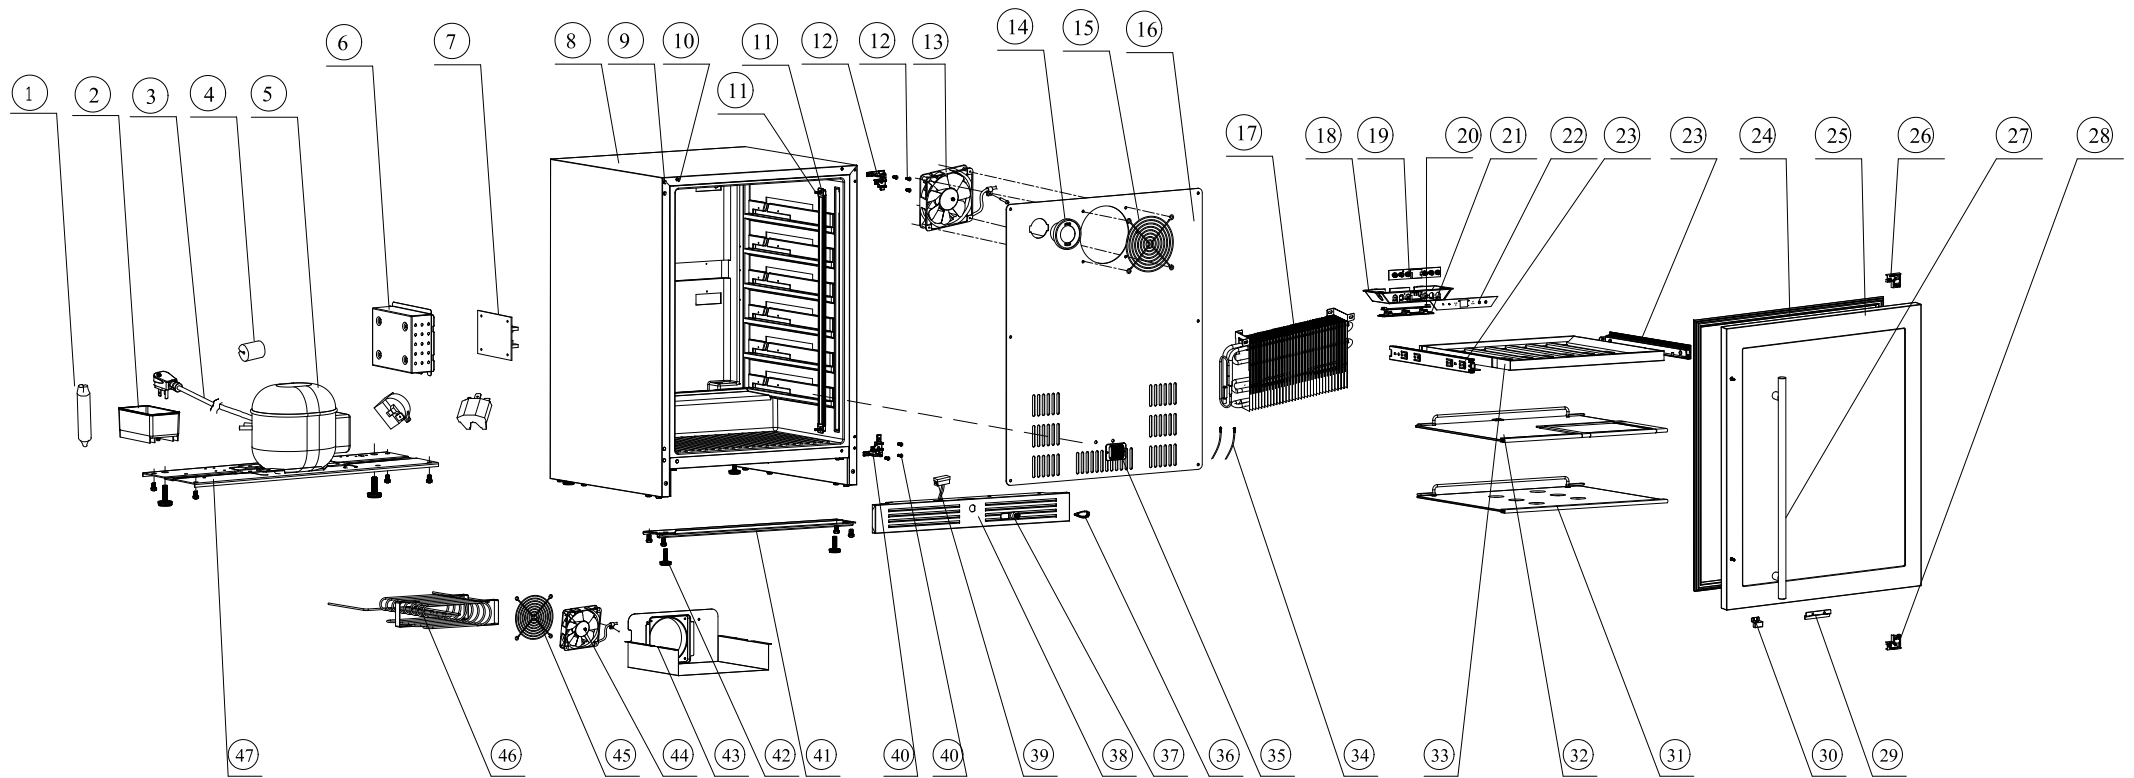

PRB24C01CG

Presrv™ Single Zone Beverage Cooler

ZEPHYR

PRB24C01CG

Ref #	Part #	Description	Qty.
1	56300008	Dryer Filter	1
2	56130037	Drip Tray	1
3	11030135	Power Cord	1
4	56220042	Anti Vibration Gasket	1
5	12160009	Compressor	1
5	11050024	Compressor Relay	1
5	11050025	Compressor Starter	1
6	56200102	Control Board Box	1
7	11010157	Main Power Control Board	1
9	56210088	Decorative Hole Cover	1
10	56210113	Decorative Hole Cover	5
11	12010015	Tri Color LED Light Strip	2
11	01020059	Light Strip Screw	4
12	54180060	Upper Right Hinge	1
12	01020060	Hinge Screw	3
13	12130036	Fan Assembly	1
14	Z0F-C004	Carbon Filter	1
15	54210021	Fan Cover	1
16	50140209	Internal Rear Panel	1
17	54240016	Evaporator	1
18	56200119	Display Control Box	1
19	11010158	Display Control Board	1
20	12010016	Top LED Light	1
21	52150015	Top LED Light Cover	1
22	52050026	Display Panel Decal	1
23	50320050	Right Side Sliding Rail	1
23	50320051	Left Side Sliding Rail	1
24	56220052	Door Gasket	1

25	50230028	Door	1
26	56210114	Upper Right Hinge Cover	1
27	50280006	Door Handle	1
28	01020061	Door Handle Screw	2
29	15000022	Door Lock Plate	1
29	01020062	Door Lock Plate Screw	2
30	54220010	Magnet	1
30	01020050	Magnet Screw	2
31	50150016	Retractable Glass Shelf	1
32	50150015	Standard Glass Shelf	1
33	50150017	Wooden Shelf	1
34	11050023	Temperature Sensor	2
35	54210022	Sensor Cover	1
36	15000023	Door Lock Key	1
37	50180009	Door Lock	1
38	50260017	Kick Plate	1
38	01020063	Kick Plate Screw, Black, ST3.8x10	6
38	01020064	Kick Plate Screw, Stainless, M5x10	2
39	11040031	Magnet Switch	1
40	54180061	Lower Right Hinge	1
40	01020060	Hinge Screw	3
41	54140335	Cabinet Bracket	1
42	50350009	Leveling Leg	4
43	54210034	Condensor Cover	1
44	12130036	Fan Assembly	1
45	54210021	Fan Cover	1
46	54270003	Condensor	1
47	54140336	Compressor Bracket	1