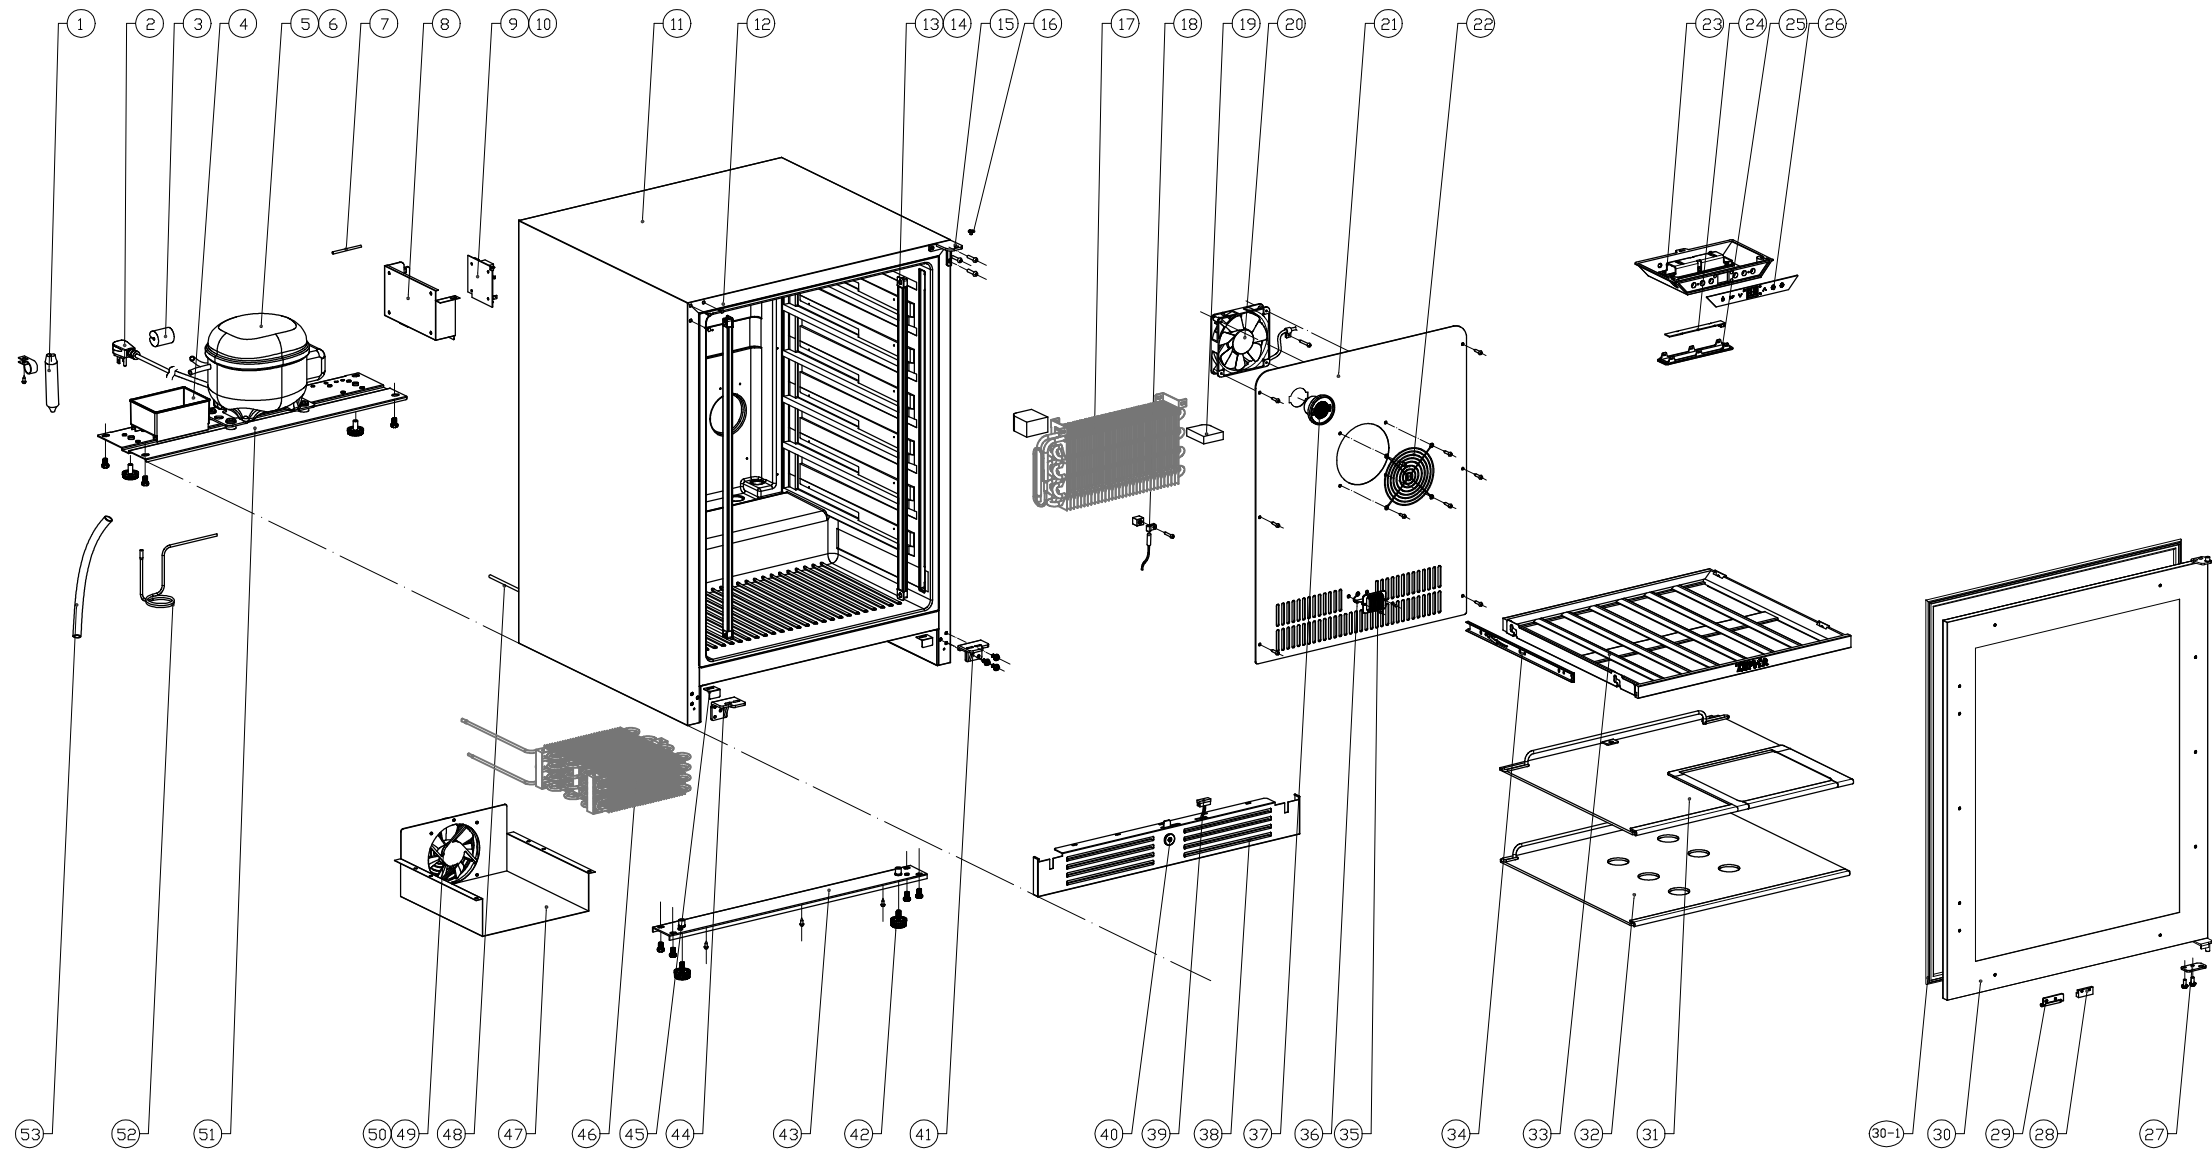

PRB24C01CPG

Presrv™ Single Zone Panel Ready Beverage Cooler

ZEPHYR

PRB24C01CPG

| Ref # | Part # | Description | Qty. |
|--------------|---------------|--------------------------|-------------|
| 1 | 56300003 | Dryer Filter | 1 |
| 2 | 11030118 | Power Cord | 1 |
| 3 | 56220051 | Anti Vibration Gasket | 2 |
| 4 | 56130035 | Drip Tray | 1 |
| 5 | 12160006 | Compressor | 1 |
| 6 | 11030119 | Compressor Ground Wire | 1 |
| 7 | 50330010 | Compressor Seal Pipe | 1 |
| 8 | 56200105 | Main Control Board Box | 1 |
| 9 | 11010169 | Main Power Control Board | 1 |
| 10 | 11010170 | Display Control Board | 1 |
| 12 | 56210116 | Decorative Hole Cover | 3 |
| 13 | 12010019 | LED Light Strip | 2 |
| 14 | 01020065 | LED Light Strip Screw | 4 |
| 15 | 54180036 | Upper Right Hinge | 1 |
| 16 | 01020042 | Upper Hinge Screw | 1 |
| 17 | 54240001 | Evaporator | 1 |
| 18 | 11050007 | Temperature Sensor | 1 |
| 19 | 56180019 | Foam | 1 |
| 20 | 12130032 | Fan | 1 |
| 21 | 54170017 | Air Duct Board | 1 |
| 22 | 54210017 | Fan Cover | 1 |
| 23 | 56200124 | Display Control Box | 1 |
| 24 | 12010018 | LED Top Light | 1 |
| 25 | 52150017 | Light Cover | 1 |
| 26 | 52050030 | Display Panel | 1 |
| 27 | 54190079 | Door Axis Plate | 1 |
| 28 | 54220011 | Magnet | 1 |
| 29 | 54050090 | Door Lock Plate | 1 |

| | | | |
|------|----------|---------------------------|---|
| 54-8 | 02170014 | Washer, Door Handle Screw | 2 |
| 54-9 | 15000019 | Door Lock Key | 1 |

JAN23.0101