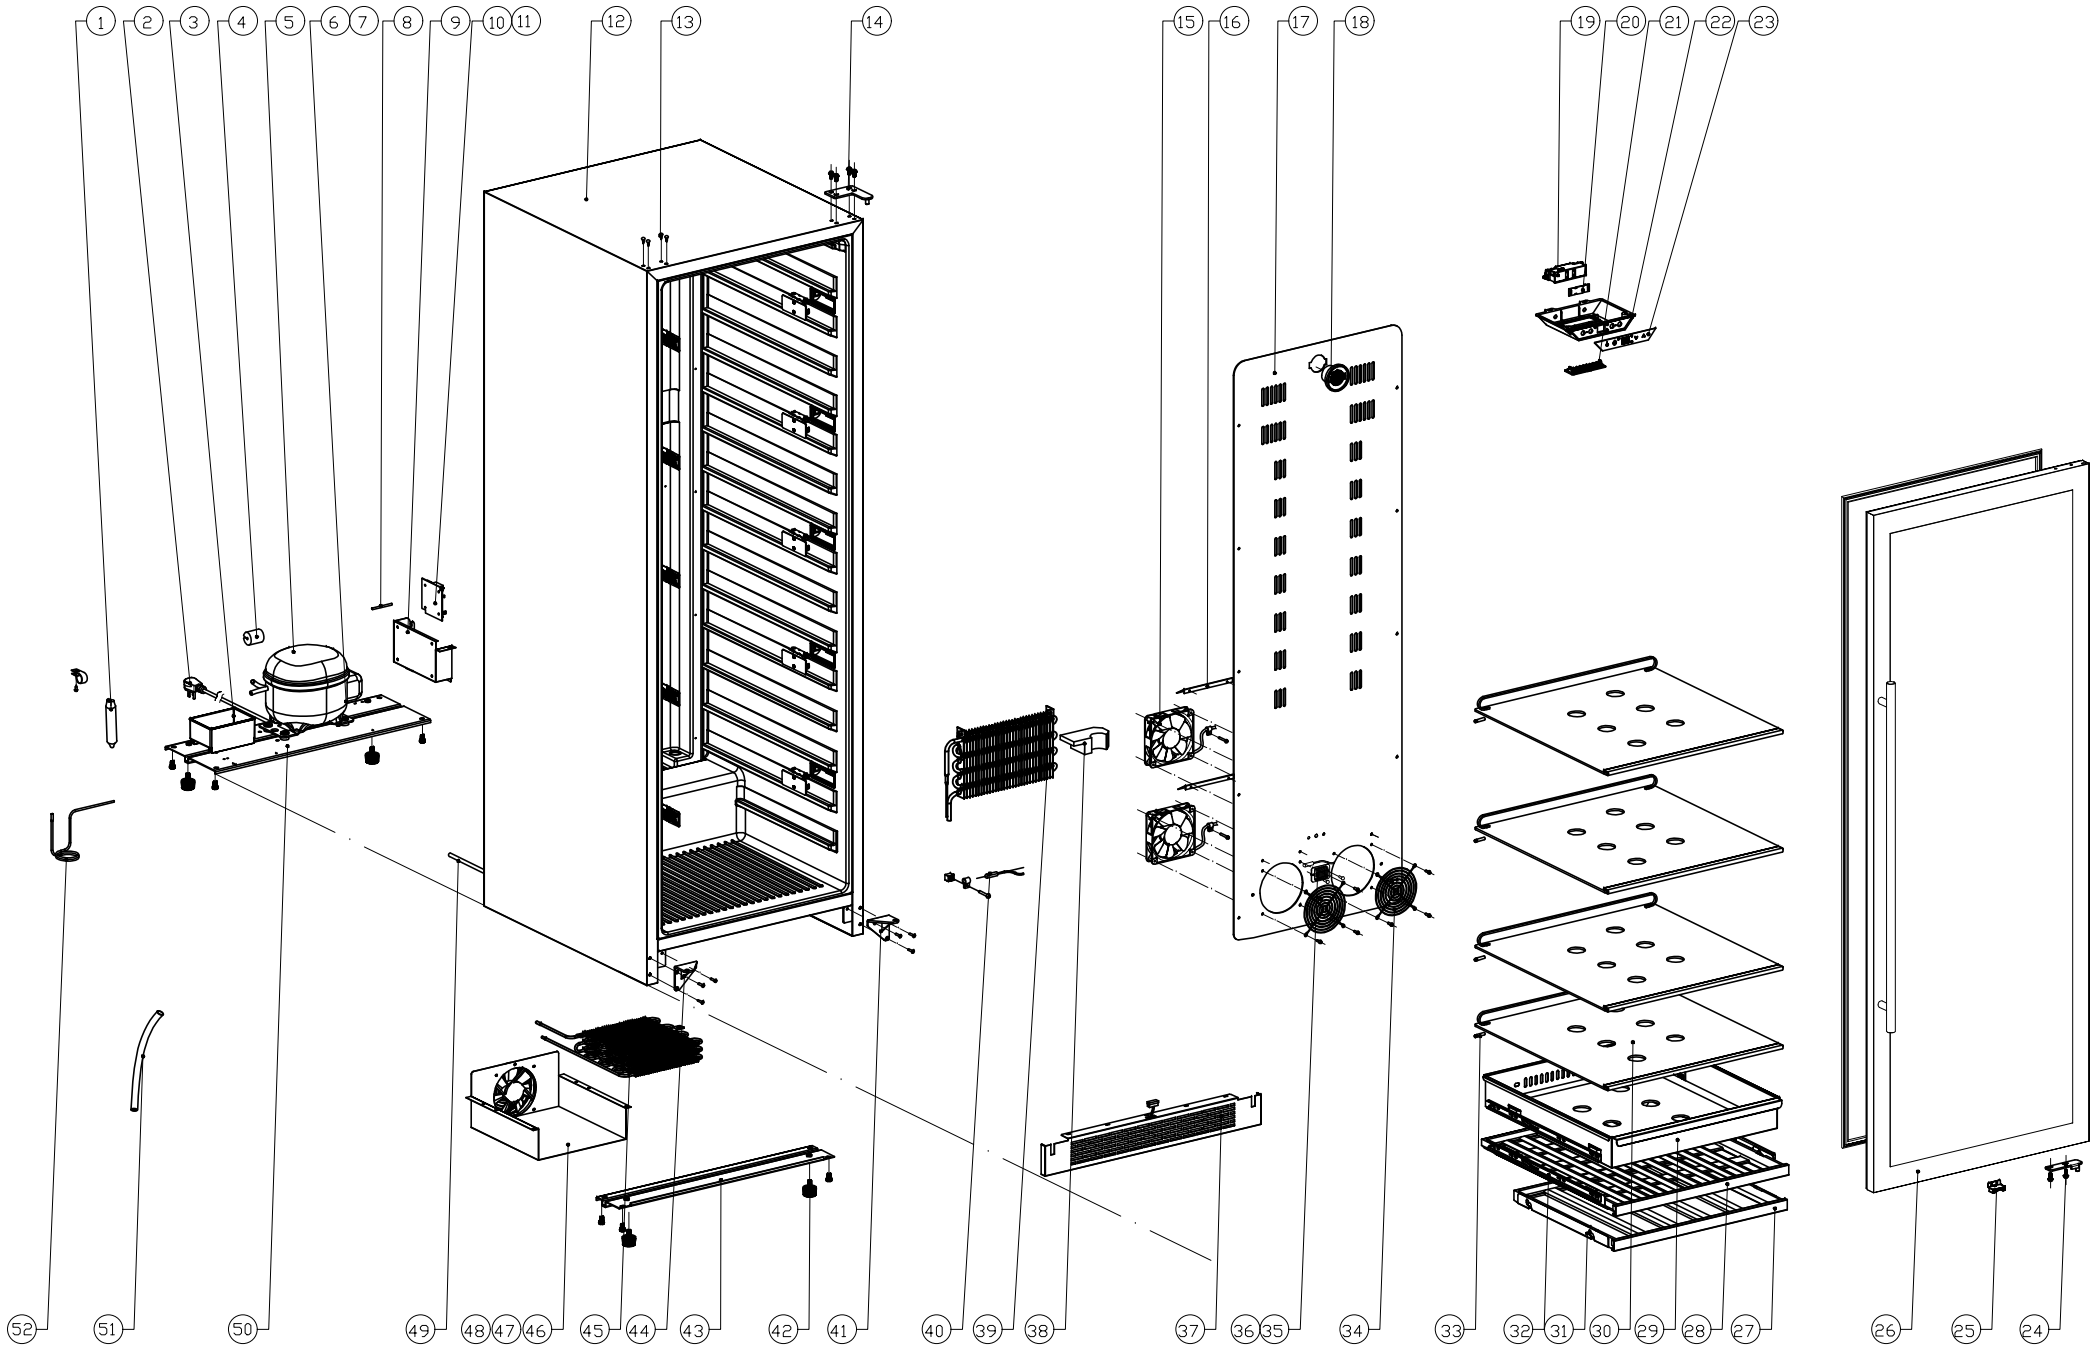

PRB24F01AG

Presrv™ Full Size Single Zone Beverage Cooler

ZEPHYR

PRB24F01AG

Ref #	Part #	Description	Qty.
1	56300003	Dryer filter	1
2	11030118	Power line	1
3	56130035	Water tank	1
4	56220035	Anti Vibration Gasket	3
5	12160007	Compressor	1
6	11030130	Compressor ground lead	1
7	11030119	Compressor ground lead	1
8	50330010	Sealing tube	1
9	56200105	Power installation box	1
10	11010139	Main power control board	1
11	11010110	Display control board	1
13	56210075	Decorative Hole Cover	4
14	54180020	Upper right hinge	1
15	12130038	Fan	2
16	54140250	Fan water baffle	2
17	54170013	Air duct board A	1
18	Z0F-C004	Carbon Filter	1
19	54140283	Lamp holder	1
20	12010011	LED light ,tri color	11
21	52150014	Cover,Light	11
22	56200107	Electrical box	1
23	52050021	Display Panel	1
24	54190059	Door axis plate,right	1
25	54220011	Magnet	1
26	50230011	Door	1
26-1	50280004	Handle	1
26-2	56220044	Door gasket	1
27	50150020	Wooden shelf assembly	1

28	50150021	Wooden shelf assembly	1
29	50150046	Rollout Bin, Full Extension	1
30	50150047	Glass shelf	4
31	50320060	Shelf Slider Set	1
32	50320046	18in Shelf Slider Set	2
33	15000020	Shelf Limiter Pin	8
34	54210017	Fan cover	2
35	11050008	Sensor	1
36	54210014	Sensor cover	1
37	50260009	Kick plate	1
38	56180009	Evaporator foam	1
39	54240006	Evaporator	1
40	11050007	Sensor	1
41	54180021	Lower Right Hinge	1
42	50350010	Leveling leg	4
43	54140285	Cabinet front supporting iron	1
44	54180022	Lower left hinge	1
45	54270001	Condenser	1
46	54210015	Condenser cover	1
47	12130032	Fan assembly	1
48	54210016	Fan cover	1
49	50330019	Upper zone capillary tube	1
50	54190060	Compressor support plate	1
51	50330026	Exhaust water pipe	1
52	50330020	Connecting pipe	1
53	15000020	Shelf Limiter Pin	6
54	54180023	Upper left hinge	1
55	54190061	Door axis plate,left	1
56	11040029	Door Switch	1