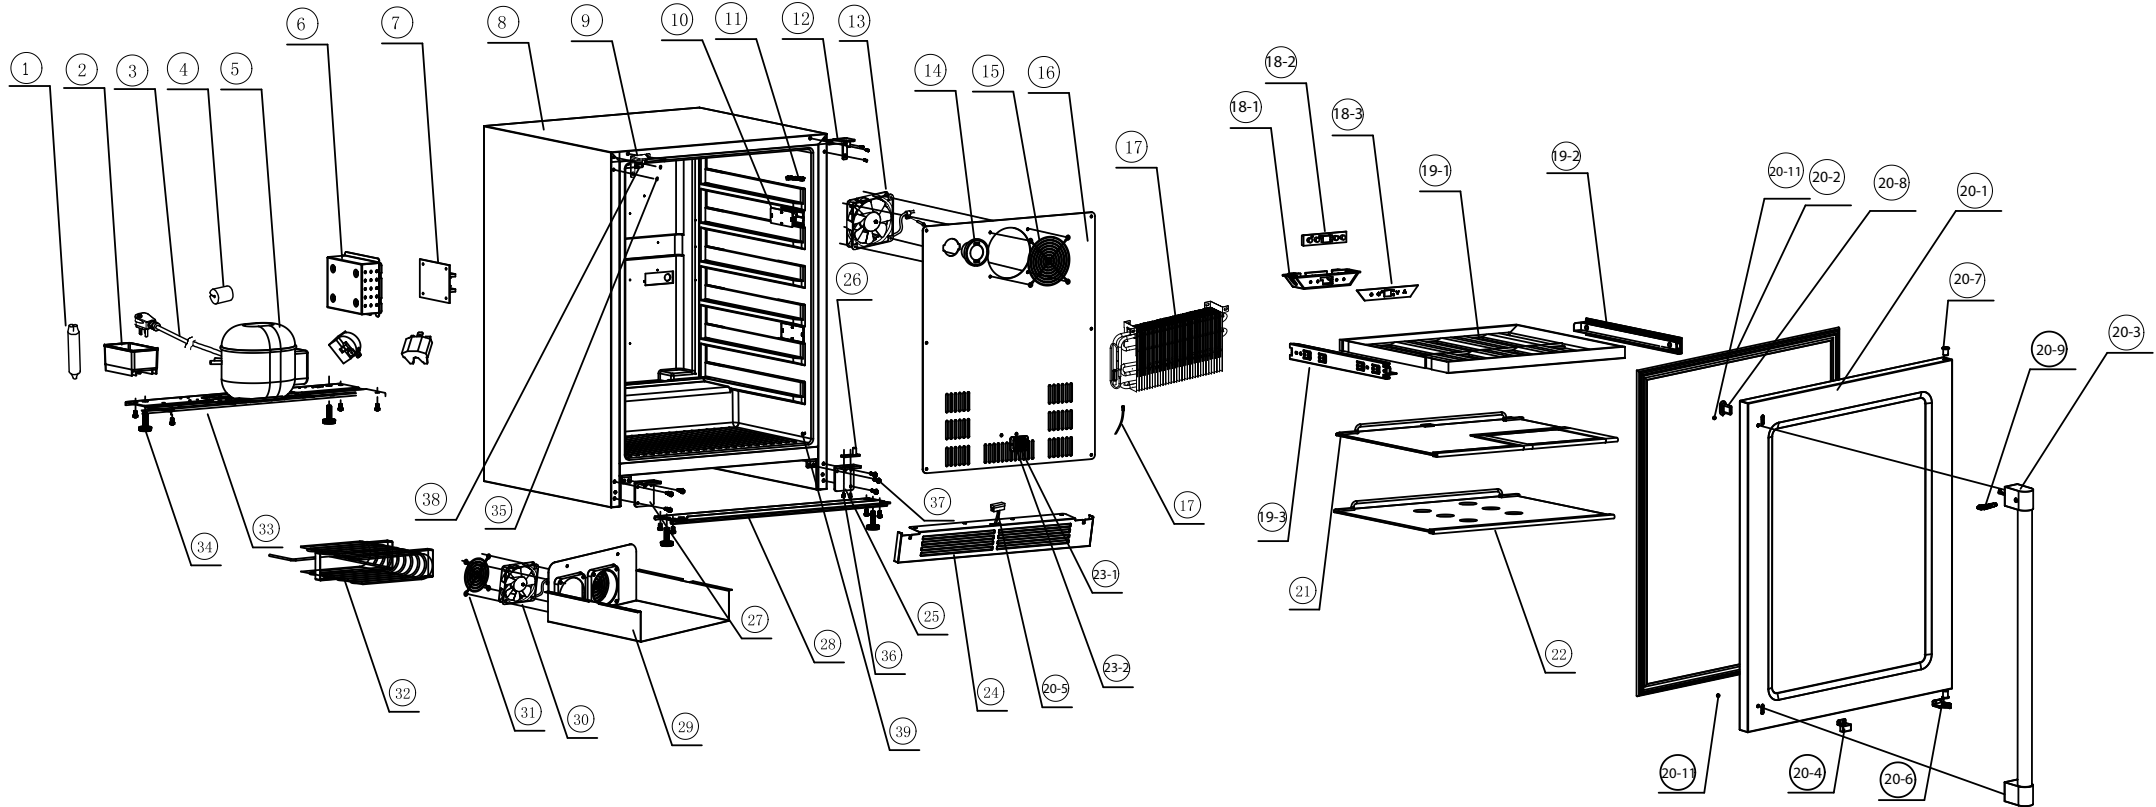

# PRPB24C01AG

Presrv™ Pro Single Zone Beverage Cooler

# ZEPHYR

**PRPB24C01AG**

<b>Ref #</b>	<b>Part #</b>	<b>Description</b>	<b>Qty.</b>
1	56030007	Dryer Filter	1
2	56130037	Drip Tray	1
3	11030135	Power Cord	1
4	56220042	Anti Vibration Gasket	1
5-1	12160005	Compressor	1
5-2	11050016	Compressor Relay	1
5-3	11050017	Compressor Starter	1
6	56200102	Main PCB Box	1
7	11010146	Main Power Control Board	1
9	54180040	Upper Left Hinge	1
10	52150013	LED Light Cover	5
11	12010010	3 Color LED Light	5
12	54180041	Upper Right Hinge	1
13	12130036	Fan	1
14	Z0F-C004	Carbon Filter	1
15	54210021	Fan Cover	1
16	50140167	Internal Rear Panel	1
17-1	54240009	Evaporator	1
17-2	11050022	Sensor NTC3	1
18-1	56200103	Display Control Box	1
18-2	11010145	Display Control Board	1
18-3	52050018	Display Panel Sticker	1
19-1	50150052	Wood Shelf	1
19-2	50320050	Sliding Rail Set, Right	1
19-3	50320051	Sliding Rail Set, Left	1
20-1	50230027	Pro Door	1
20-2	56220043	Door Gasket	1
20-3	50280009	Pro Door Handle w/Lock	1