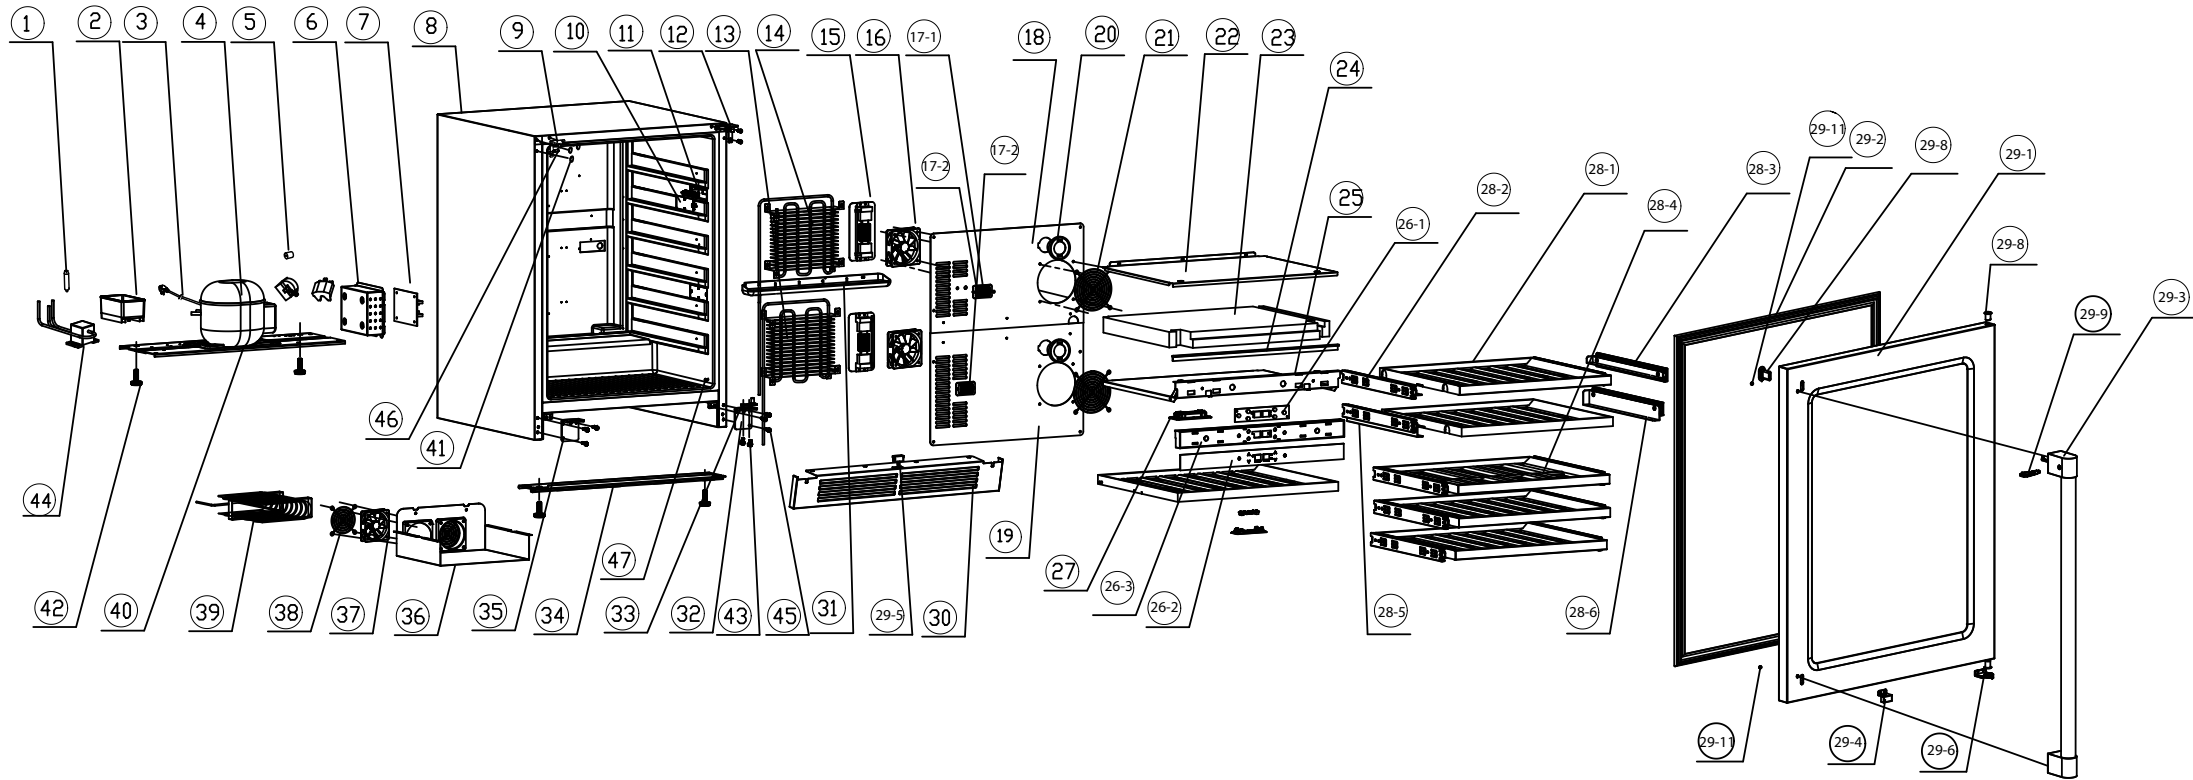

# PRPW24C02AG

Presrv™ Pro Dual Zone Wine Cooler

# ZEPHYR

**PRPW24C02AG**

<b>Ref #</b>	<b>Part #</b>	<b>Description</b>	<b>Qty.</b>
1	56030007	Dryer Filter	1
2	56130037	Drip Tray	1
3	11030135	Power Cord	1
4-1	12160005	Compressor	1
4-2	11050016	Compressor Relay	1
4-3	11050017	Compressor Starter	1
5	56220042	Anti Vibration Gasket	1
6	56200102	Main PCB Box	1
7	11010144	Main Power Control Board	1
9	54180040	Upper Left Hinge	1
10	52150013	LED Light Cover	5
11	12010010	3 Color LED Light	5
12	54180041	Upper Right Hinge	1
13	54240010	Upper Evaporator	1
14	54240011	Lower Evaporator	1
15	54280006	PTC Heater	2
16	12130036	Fan	2
17-1	54210022	Sensor Cover	2
17-2	11050023	Temperature Sensor	4
18	50140168	Upper Internal Rear Panel	1
19	50140169	Lower Internal Rear Panel	1
20	Z0F-C004	Carbon Filter	2
21	54210021	Fan Cover	2
22	56210089	Middle Internal Rear Panel Cover	1
23	56180010	Foam	1
24	54140274	PCV Card	1
25	56210090	Middle Internal Rear Panel Bottom	1
26-1	11010147	Display Control Board	1