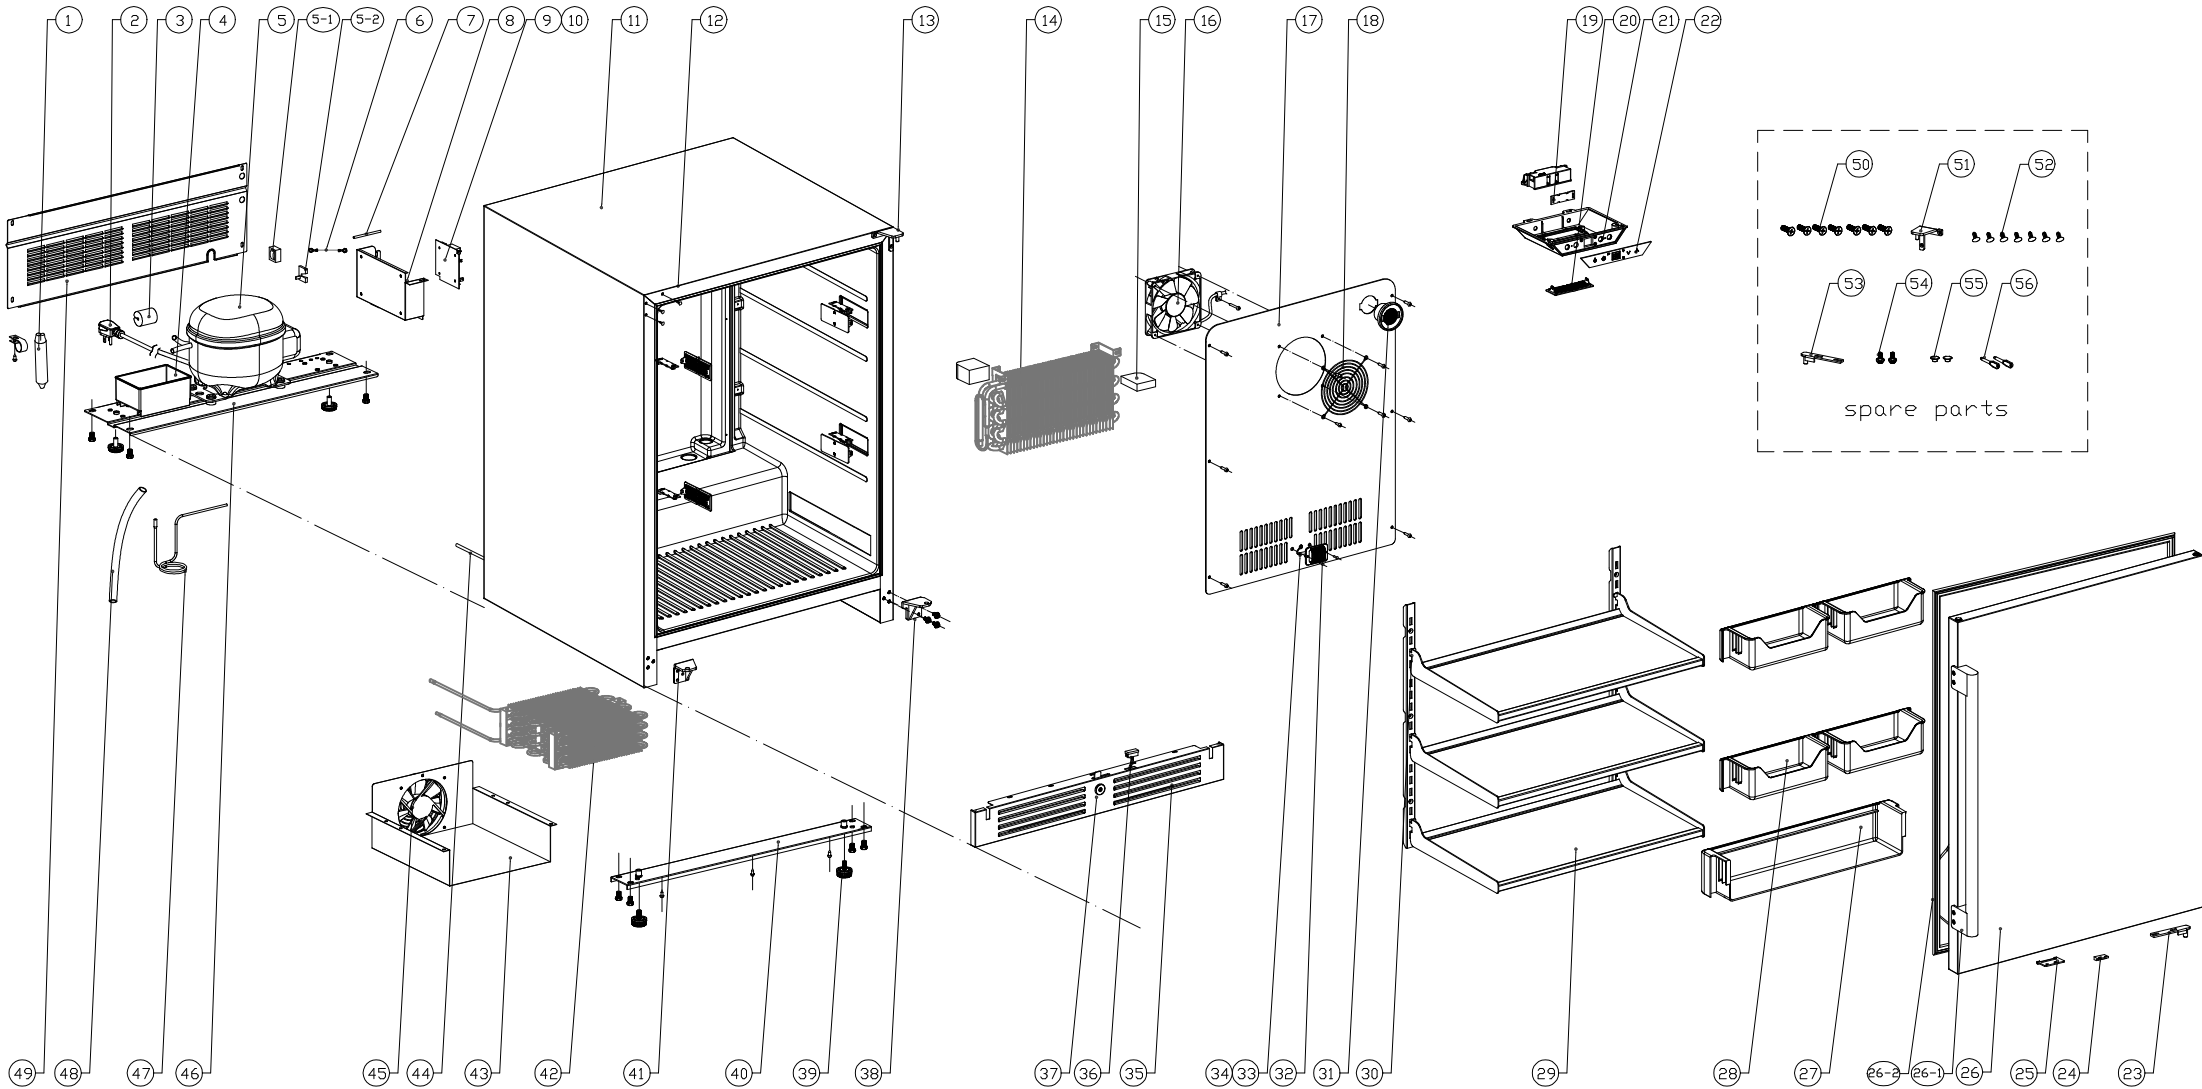

PRR24C01AS-OD

Presrv™ Outdoor Refrigerator

ZEPHYR

PRR24C01AS-OD

Ref #	Part #	Description	Qty.
1	56300003	Dryer Filter	1
2	11030137	Power Cord	1
3	56220051	Anti Vibration Gasket	1
4	56130035	Drip Tray	1
5	12160006	Compressor	1
5-1	11050026	Compressor Starter	1
5-2	11050027	Compressor Relay	1
6	11030119	Compressor Ground Wire	1
7	50330010	Sealing Tube	1
8	56200105	Control Board Box	1
9	11010173	Main Power Control Board	1
10	11010110	Display Control Board	1
12	56210118	Decorative Hole Cover	3
13	54180068	Upper Right Hinge	1
14	54240019	Evaporator	1
15	56180015	Evaporator Foam	1
16	12130032	Fan Assembly	1
17	54170034	Air Duct Board	1
18	54210039	Fan Cover	1
19	12010012	LED Light	5
20	52150014	LED Light Cover	5
21	56200126	Display Control Box	1
22	52050032	Display Decal	1
23	54190056	Door Axis Plate, Right	1
24	54220011	Door Magnet	1
25	50180005	Locking Hook Plate	1
26	50230035	Door	1
26-1	50280010	Door Handle	1

26-2	56220057	Door Gasket	1
27	50150064	Bottom Door Shelf	1
28	50150065	Door Shelf	4
29	50150066	Glass Shelf	3
30	54140356	Shelf Holding Bracket	2
31	Z0F-C014	Carbon Filter	1
32	54210040	Sensor Cover	1
33	11050008	Temperature Sensor	1
34	11050007	Temperature Sensor	1
35	50260022	Kick Plate	1
36	11040033	Door Switch	1
37	50180006	Door Lock	1
38	54180069	Lower Right Hinge	1
39	50350008	Leveling Leg	4
40	54140284	Cabinet Support Bracket	1
41	54180070	Lower Left Hinge	1
42	54270001	Condensor	1
43	54210041	Condensor Cover	1
44	50330017	Capillary Tube	1
45	12130032	Fan Assembly	1
46	54190058	Compressor Support Plate	1
47	50330020	Connecting Pipe	1
48	50330034	Exhaust Water Pipe	1
49	56210094	Compressor Cover	1
50	01020067	Screw, M4*12	7
51	54180071	Upper Left Hinge	1
52	56210118	Decorative Hole Cover	7
53	54190057	Door Axis Plate, Left	1
54	01020052	Screw, M5*12	2
55	50160013	Door Axis Cap	2
56	15000019	Door Lock Key	1