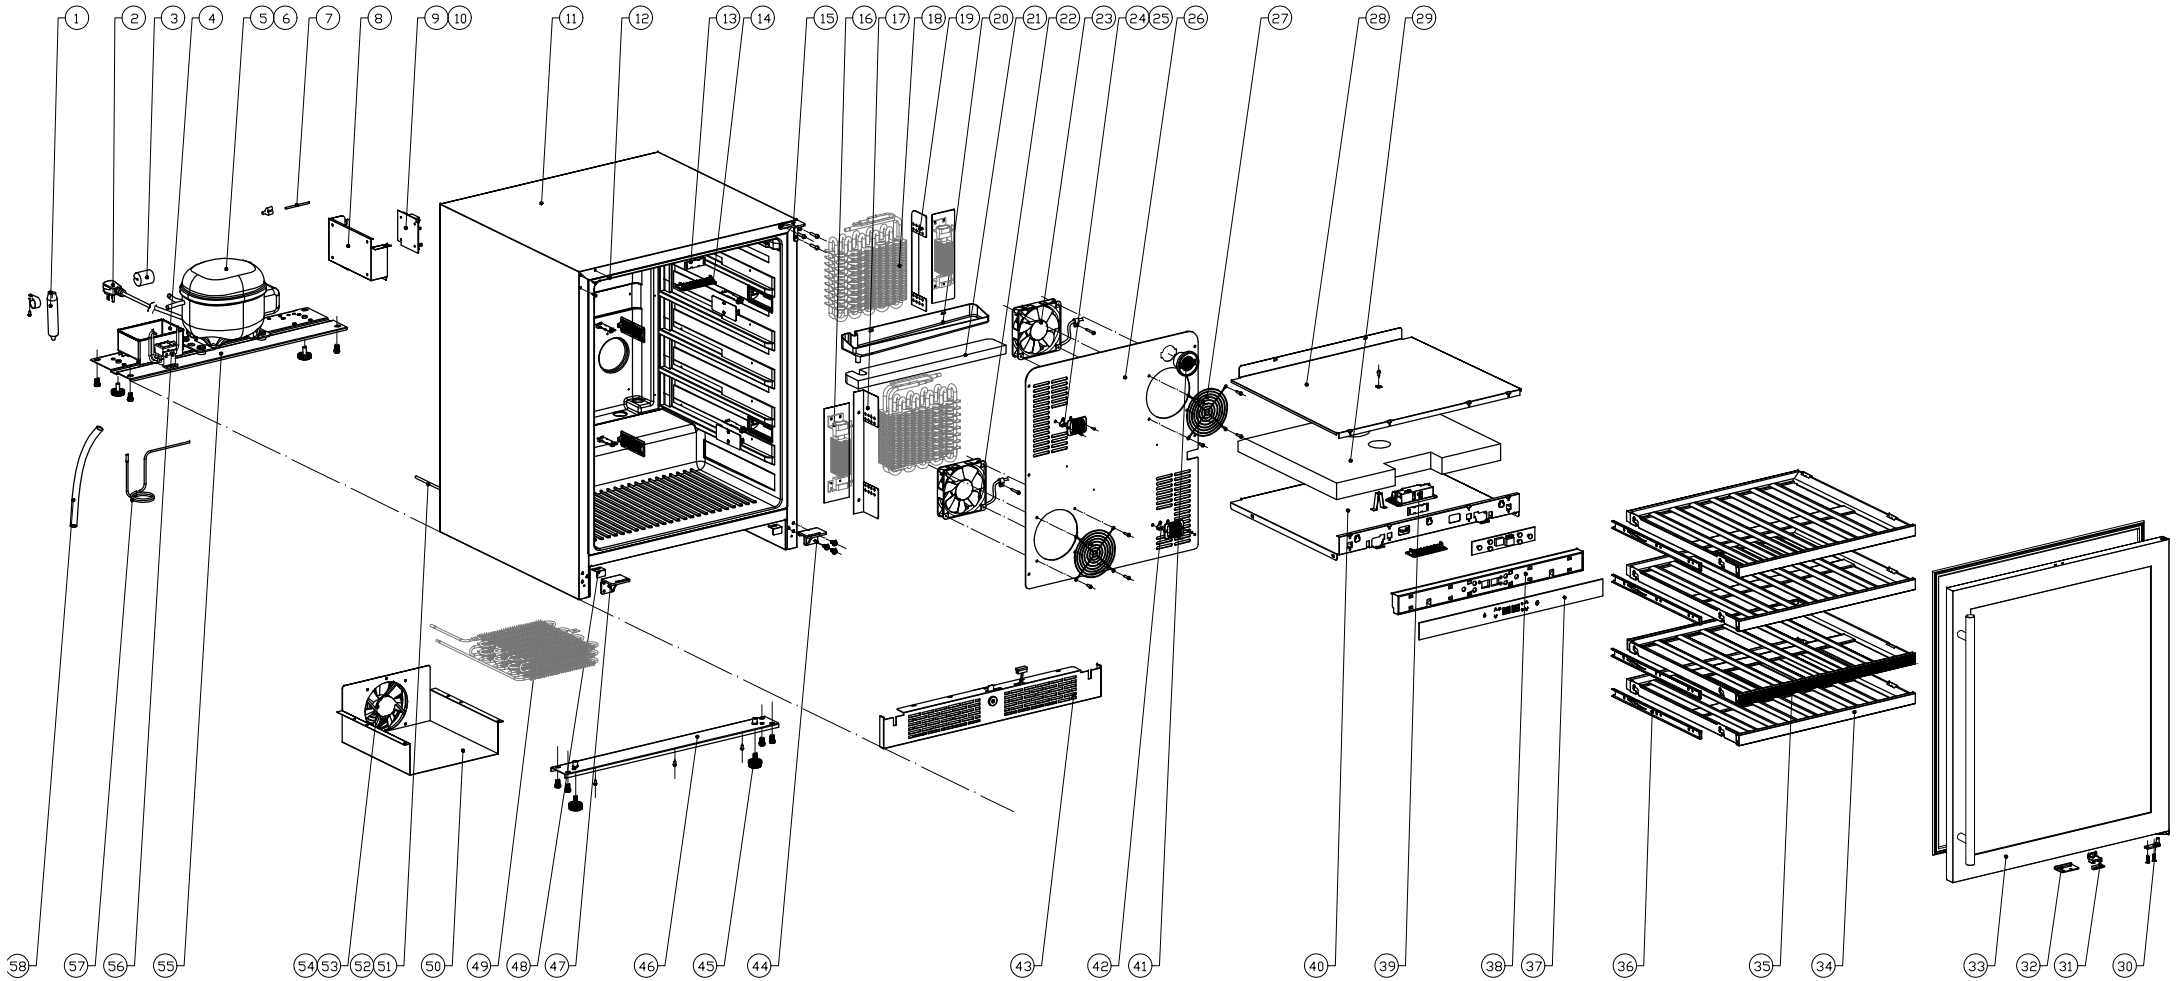

# PRW24C02AG-ADA

Presrv™ ADA Dual Zone Wine Cooler

# ZEPHYR

**PRW24C02AG-ADA**

<b>Ref #</b>	<b>Part #</b>	<b>Description</b>	<b>Qty.</b>
1	56300004	Dryer filter	1
2	11030118	Power line	1
3	56220035	Anti Vibration Gasket	2
4	56130035	Water tank	1
5	12160006	Compressor	1
6	11030119	Compressor ground lead	1
7	11030120	Tee coupling	1
8	56200105	Main PCB Box	1
9	11010118	Main power control board	1
10	11010113	Display control board	1
12	56210074	Decorative Hole Cover	3
13	12010011	LED light ,tri color	6
14	52150014	Cover, light	6
15	54180044	Upper hinge,right	1
16	54280008	Heater	2
17	54210029	Evaporator wind deflector-lower	1
18	54240004	Evaporator	2
19	52120004	Evaporator wind deflector---Upper	1
20	56130028	Water tank	1
21	56180017	Air duct board A foam	1
22	12130040	Fan	1
23	12130028	Fan	1
24	54210014	Sensor cover	2
25	11050007	Sensor	1
26	54170024	Air duct board A	1
27	54210017	Fan cover	2
28	54170025	Air duct board B	1
29	56180018	Air duct board C foam	1
30	54190062	Door axis plate	1
31	54220011	Magnet	1