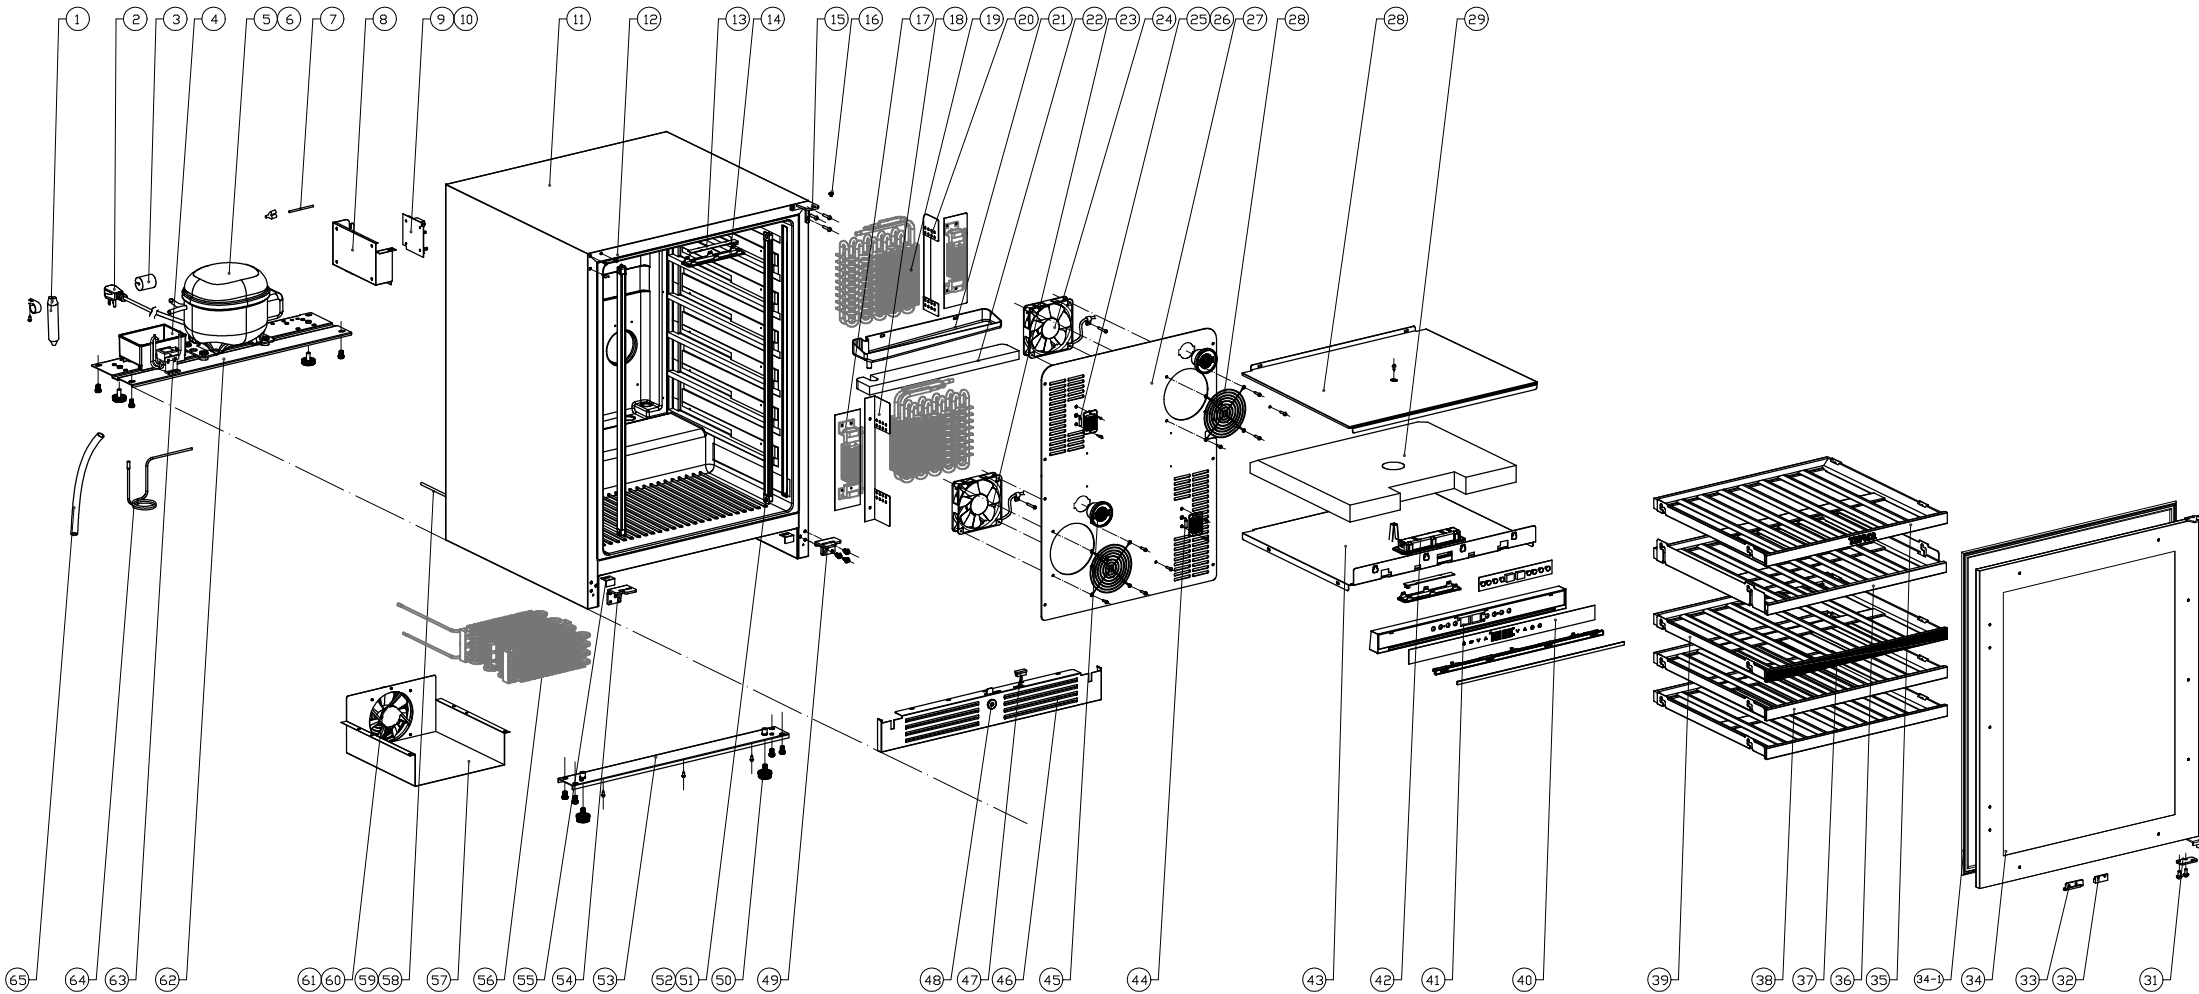

# PRW24C02CPG

Presrv™ Dual Zone Panel Ready Wine Cooler

# ZEPHYR

**PRW24C02CPG**

<b>Ref #</b>	<b>Part #</b>	<b>Description</b>	<b>Qty.</b>
1	56300004	Dryer Filter	1
2	11030118	Power Cord	1
3	56220051	Anti Vibration Gasket	2
4	56130035	Drip Tray	1
5	12160006	Compressor	1
6	11030119	Compressor Ground Wire	1
7	11030120	Wire Connector	1
8	56200105	Main Control Board Box	1
9	11010167	Main Power Control Board	1
10	11010168	Display Control Board	1
12	56210116	Decorative Hole Cover	3
13	12010018	Tri Color LED	2
14	52150017	LED Light Cover	2
15	54180036	Upper Right Hinge	1
16	01020042	Hinge Screw	1
17	54280008	Heater	2
18	52120003	Evaporator Wind Deflector, Lower	1
19	54240004	Evaporator	2
20	52120004	Evaporator Wind Deflector, Upper	1
21	56130028	Drip Tray	1
22	56180017	Foam	1
23	12130040	Fan, Lower Zone	1
24	12130028	Fan, Upper Zone	1
25	54210014	Temperature Sensor Cover	2
26	11050007	Temperature Sensor, Upper Zone	1
27	54170029	Rear Internal Panel	1
28	54210017	Fan Cover	2
29	54170030	Air Duct Board Top	1