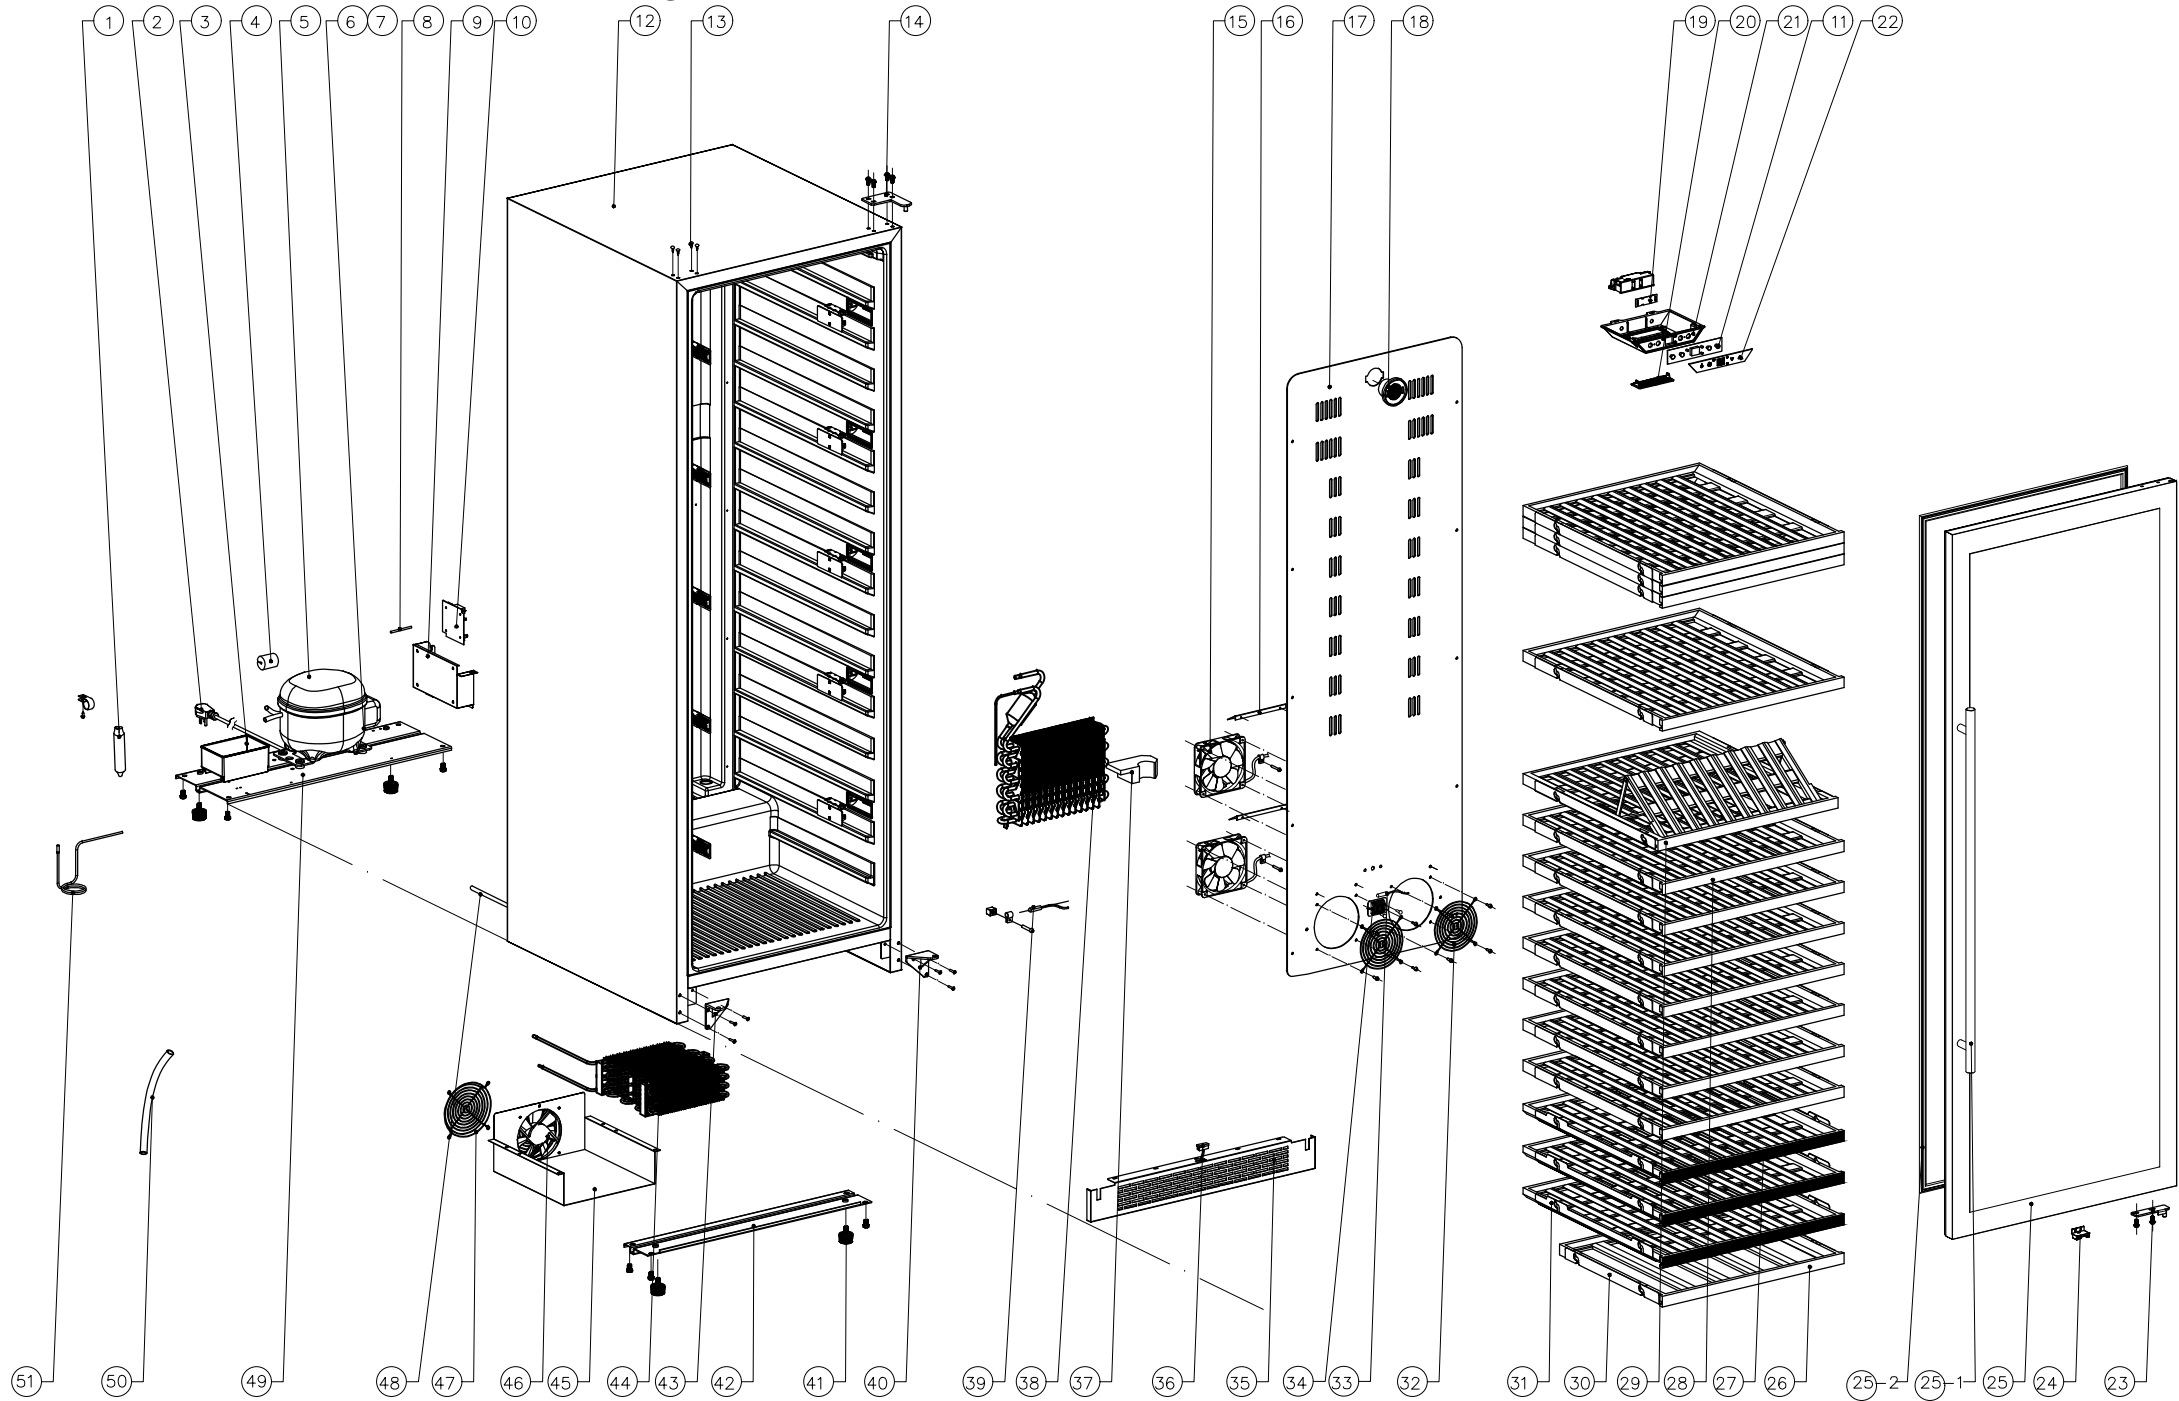

PRW24F01BG

Presrv™ Full Size Single Zone Wine Cooler

ZEPHYR

PRW24F01BG

Ref #	Part #	Description	Qty.
1	56300003	Dryer Filter	1
2	11030118	Power Cord	1
3	56130035	Drip Tray	1
4	56220035	Anti Vibration Gasket	3
5	12160007	Compressor	1
6	11030130	Compressor Ground Lead	1
7	11030119	Compressor Ground Lead	1
8	50330010	Sealing Tube	1
9	56200105	Main PCB Box	1
10	11010109	Main Power Control Board	1
11	11010110	Display Power Control Board	1
13	56210075	Decorative Hole Cover	4
14	54180020	Upper Right Hinge	1
15	12130038	Evaporator Fan	2
16	54140250	Fan Baffle	2
17	54170013	Air Duct Board	1
18	Z0F-C004	Carbon Filter	1
19	12010011	LED Light Board	11
20	52150014	LED Light Cover	11
21	56200107	Display Box	1
22	52050021	Display Panel	1
23	54190059	Right Door Axis Plate	1
24	54220011	Door Magnet	1
24-1	54140247	Magnet Bracket	1
25	50230011	Door	1
25-1	50280004	Door Handle	1
25-2	56220044	Door Gasket	1
26	50150020	3/4 Wooden Shelf	1