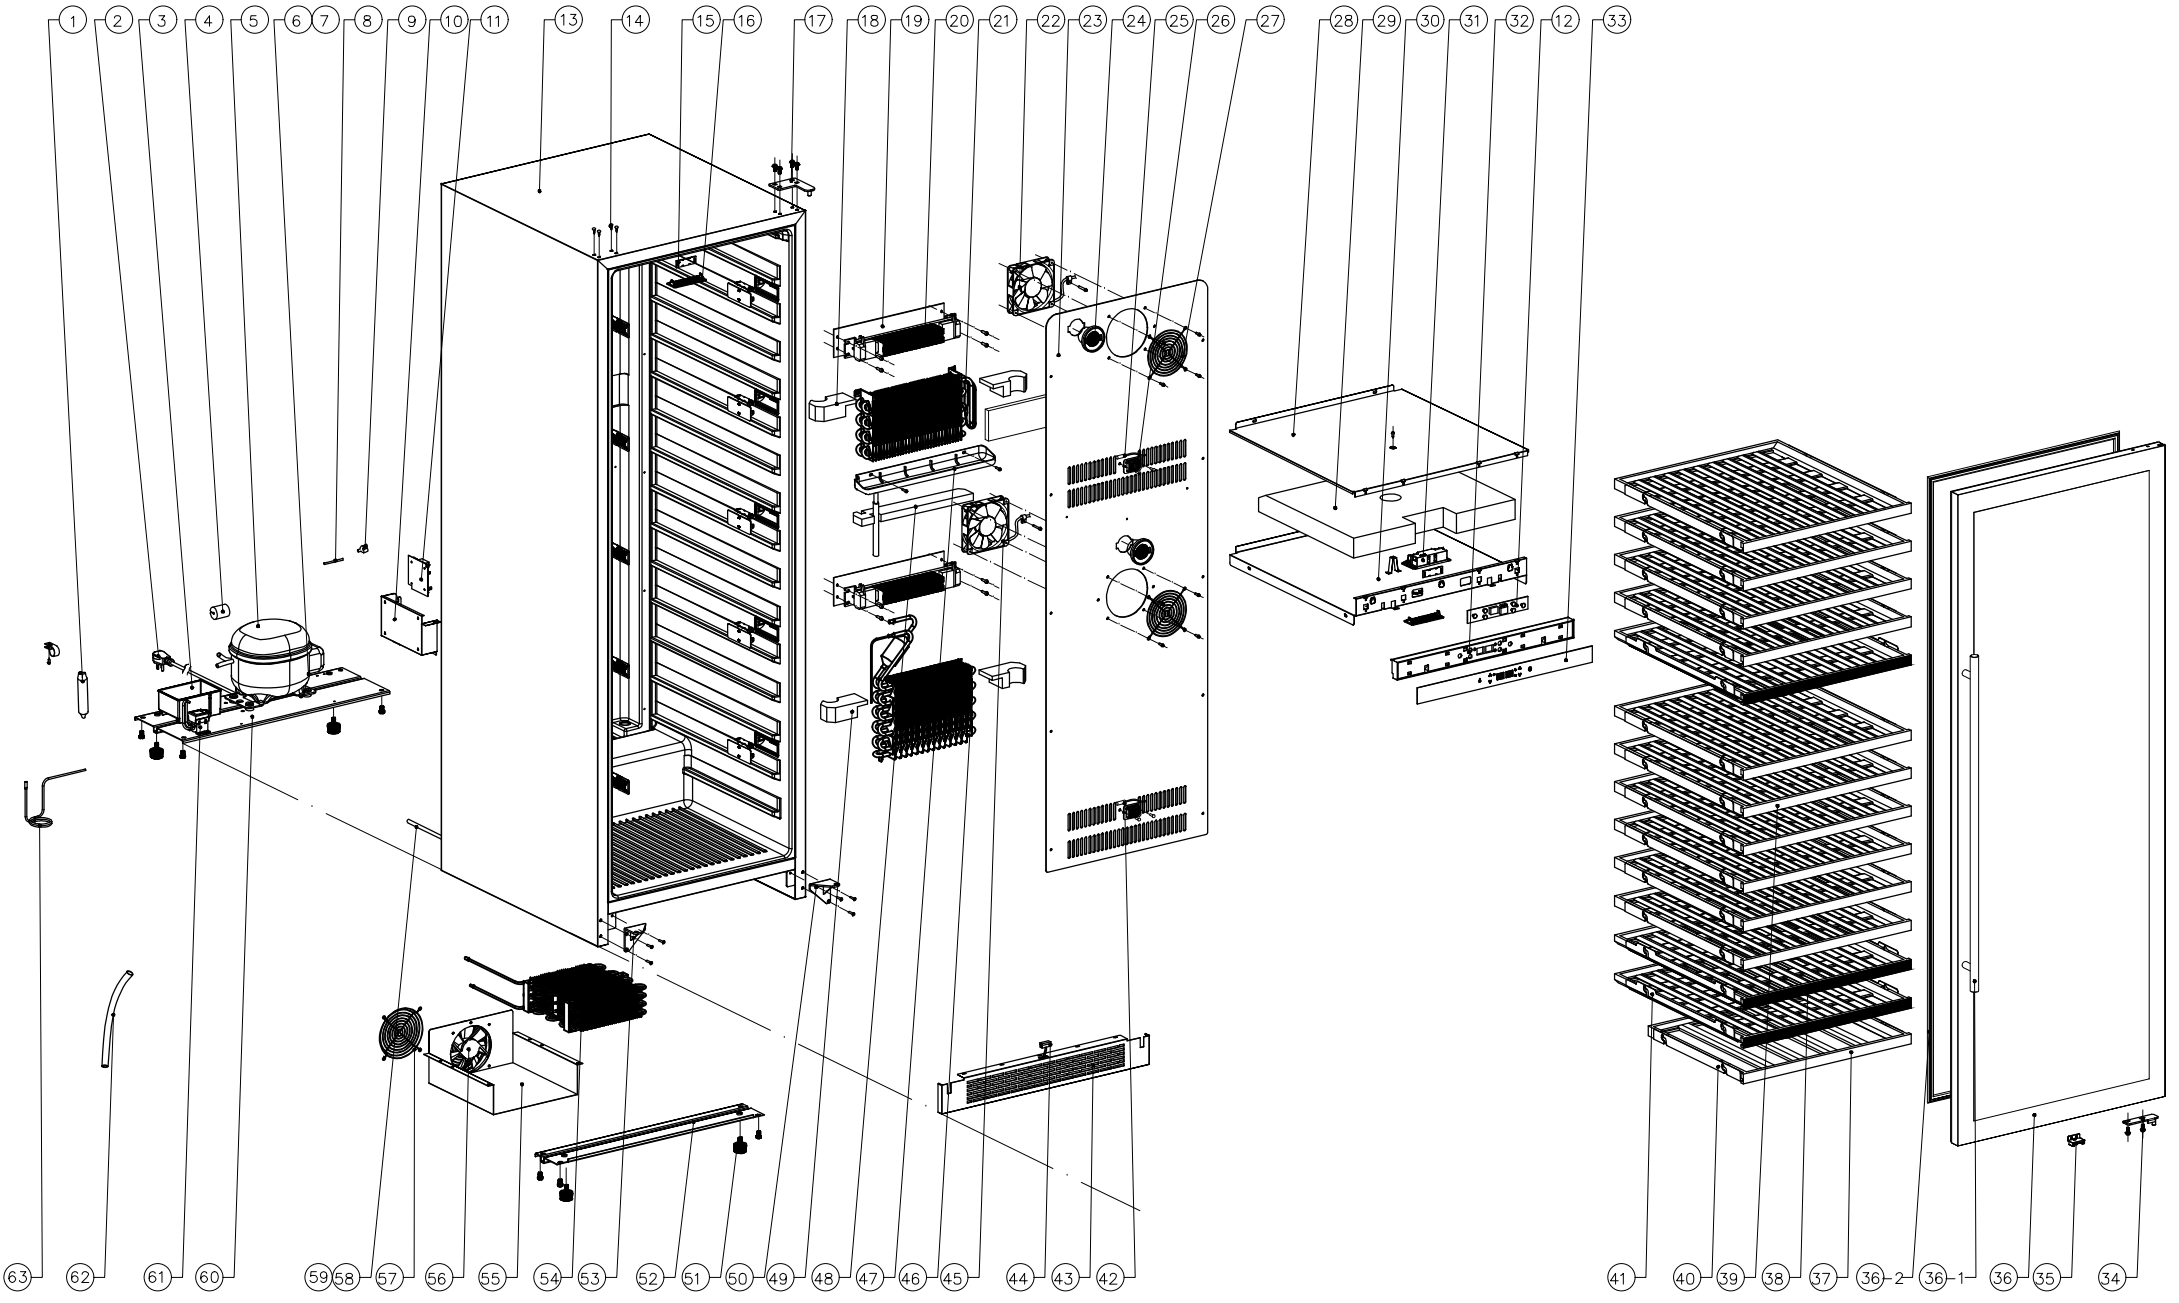

PRW24F02BG

Presrv™ Full Size Dual Zone Wine Cooler

ZEPHYR

PRW24F02BG

Ref #	Part #	Description	Qty.
1	56300004	Dryer filter	1
2	11030118	Power cord	1
3	56130035	Drip Tray	1
4	56220035	Anti Vibration Gasket	3
5	12160007	Compressor	1
6	11030130	Compressor ground lead	1
7	11030119	Compressor ground lead	1
8	50330010	Sealing tube	1
9	11030120	Tee coupling	1
10	56200105	Power installation box	1
11	11010112	Main power control board	1
12	11010113	Display control board	1
14	56210075	Decorative Hole Cover	4
15	12010011	LED light ,tri color	12
16	52150014	Cover,Light	12
17	54180020	Upper right hinge	1
18	56180011	Evaporator foam	1
19	50140170	Heater insulating panel	2
20	54280007	Heater	2
21	54240012	Evaporator	1
22	12130032	Fan assembly	1
23	54170014	Air duct board A	1
24	Z0F-C004	Carbon box	2
25	11050007	Sensor	1
26	54210014	Sensor cover	2
27	54210017	Fan cover	2
28	54170015	Air duct board B	1
29	56180012	Air duct board C foam	1

30	54170016	Air duct board C	1
31	54140283	Lamp holder	1
32	54140286	Display Panel Bracket	1
33	52050022	Display panel	1
34	54190059	Door axis plate,right	1
35	54220011	Magnet	1
36	50230011	Door	1
36-1	50280004	Handle	1
36-2	56220044	Door gasket	1
37	50150020	Sliding 3/4 wooden shelf assembly	1
38	50150021	Sliding wooden shelf assembly	3
39	50150022	Sliding wooden shelf assembly	10
40	50320060	36 three sections slider set	1
41	50320046	18" three sections slider set	13
42	11050009	Sensor	1
43	50260009	Kick plate	1
44	11040029	Magnetic door switch	1
45	12130039	Fan assembly	1
46	54240013	Evaporator	1
47	56130042	Drip Tray	1
48	56180013	Air duct board A foam	1
49	56180014	Evaporator foam	1
50	54180021	Lower right hinge	1
51	50350007	Leveling leg	4
52	54140285	Cabinet front supporting iron	1
53	54180022	Lower left hinge	1
54	54270001	Condenser	1
55	54210015	Condenser cover	1
56	12130032	Fan	1
57	54210016	Fan cover	1
58	50330027	Upper zone capillary tube	1
59	50330019	Lower zone capillary tube	1