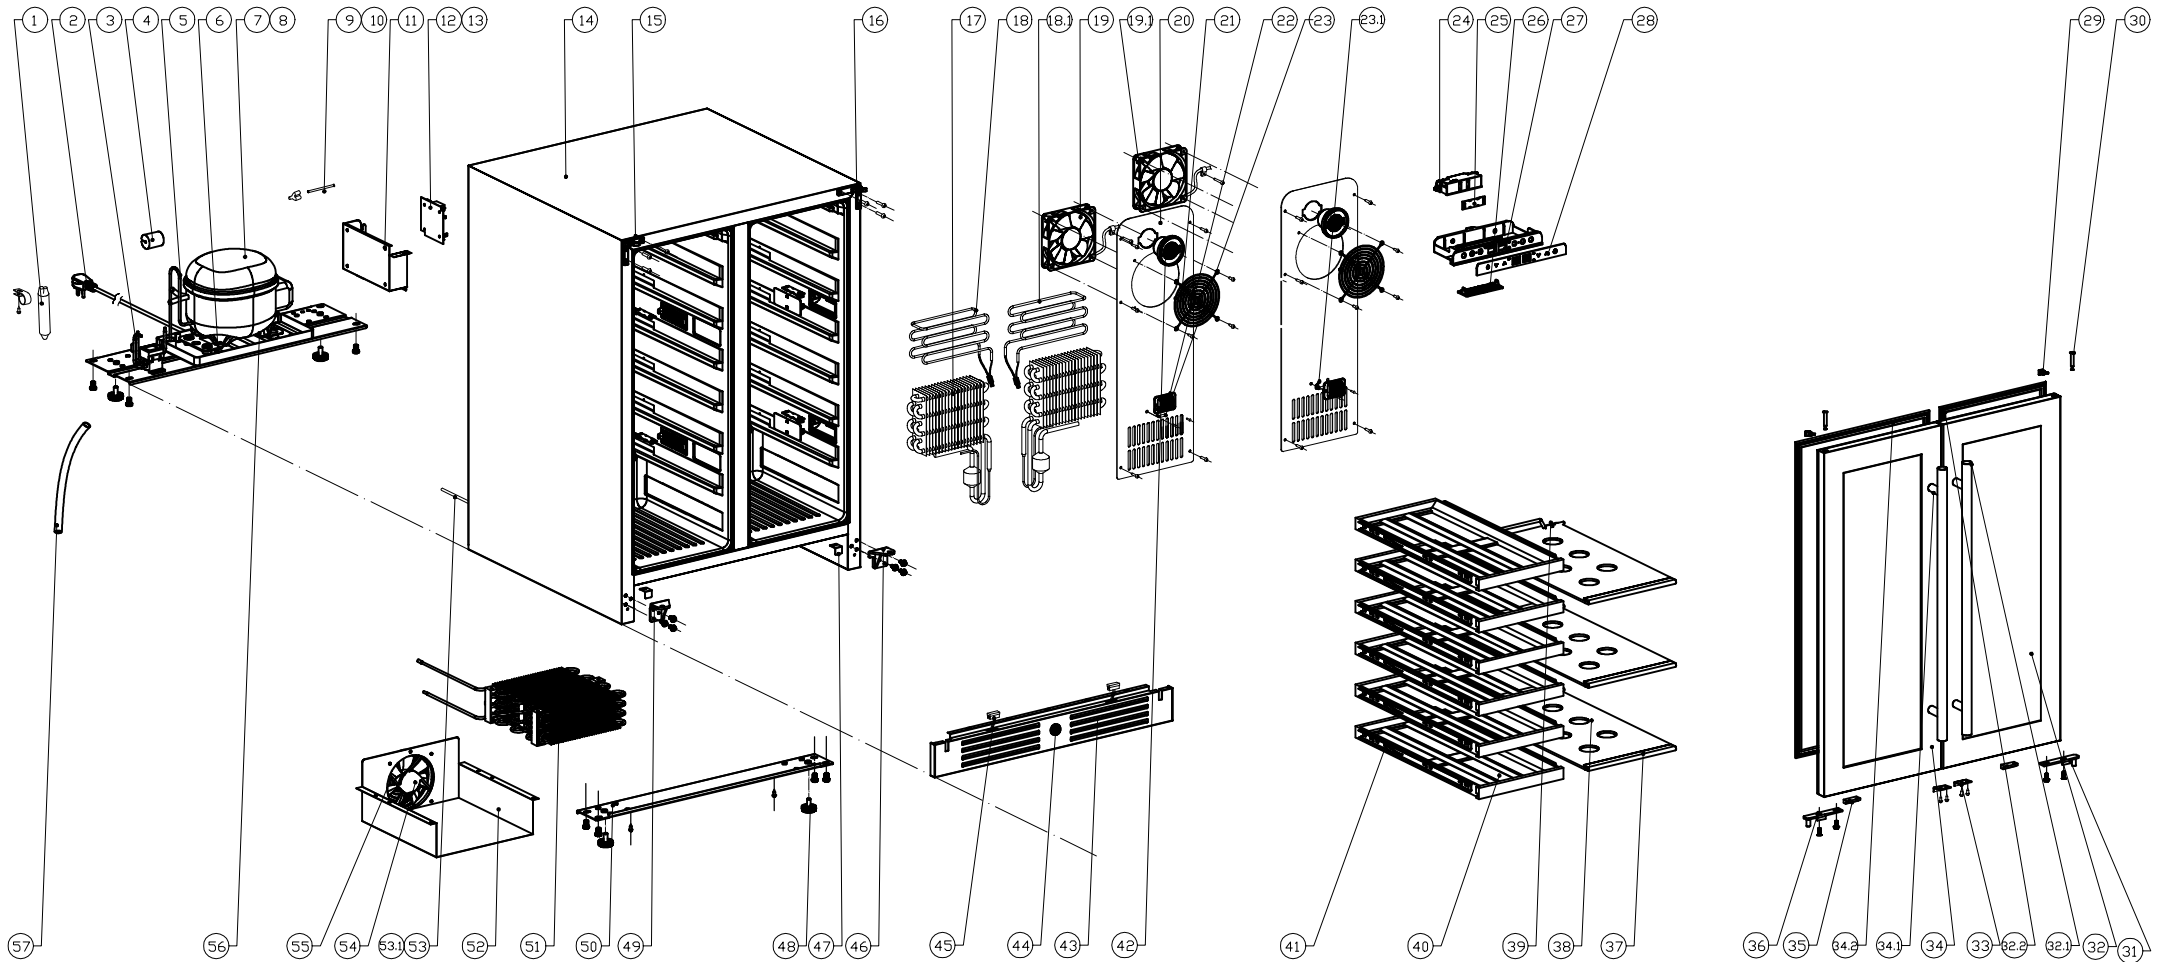

PRWB24C32CG

Presrv™ French Door Wine & Beverage Cooler

ZEPHYR

PRWB24C32CG

Ref #	Part #	Description	Qty.
1	56300004	Dryer Filter	1
2	11030118	Power Cord	1
3	56060005	Solenoid Valve	1
4	56220051	Anti Vibration Gasket	5
5	50330031	Compressor Connecting Pipe	1
6	56130041	Drip Tray	1
7	12160006	Compressor	1
8	11030119	Compressor Ground Wire	1
9	11030120	Wire Connector	1
10	50330010	Sealing Tube	1
11	56200105	Main Control Board Box	1
12	11010164	Main Power Control Board	1
13	11010163	Display Control Board	1
15	54180062	Upper Left Hinge	1
16	54180063	Upper Right Hinge	1
17	54240015	Evaporator	2
18	54280001	Heater, Left	1
18.1	54280002	Heater, Right	1
19	12130032	Fan	2
20	54170007	Air Duct Board	2
21	54210017	Fan Cover	2
22	54210014	Sensor Cover	2
23	11050009	Temperature Sensor, Left Zone	1
23.1	11050007	Temperature Sensor, Right Zone	1
24	54140283	LED Light Holder	1
25	12010011	LED Light	6
26	52150014	LED Light Cover	6
27	56200125	Display Control Box	1
28	52050031	Display Panel Decal	1
29	54210038	Door Axis Cover	2

30	50330037	Door Axis Pin	2
31	54190056	Door Axis Plate, Right	1
32	50230033	Door, Right	1
32.1	50280003	Door Handle	1
32.2	56220045	Door Gasket	1
33	54050091	Door Lock Hook	2
34	50230034	Door, Left	1
34.1	50280003	Door Handle	1
34.2	56220045	Door Gasket	1
35	54220011	Magnet	2
36	54190057	Door Axis Plate, Left	1
38	50150004	Glass Shelf	3
40	50150019	Sliding Wooden Shelf	6
41	50320042	Sliding Rail Set	6
42	Z0F-C004	Carbon Filter	2
43	50260021	Kick Plate	1
44	50180012	Door Lock	1
45	11040033	Magnet Switch	2
46	54180066	Lower Right Hinge	1
47	54140345	Cabinet Bracket	2
48	50350008	Leveling Leg	4
49	54180067	Lower Left Hinge	1
50	54140284	Cabinet Support Bracket	1
51	54270001	Condensor	1
52	54210015	Condensor Cover	1
53	50330032	Gas Return Pipe	1
53.1	50330018	Gas Return Pipe	1
54	54210016	Fan Cover	1
55	12130032	Fan	1
56	54190058	Compressor Support Plate	1
57	50330038	Drain Pipe	1
58	15000019	Door Lock Key	1