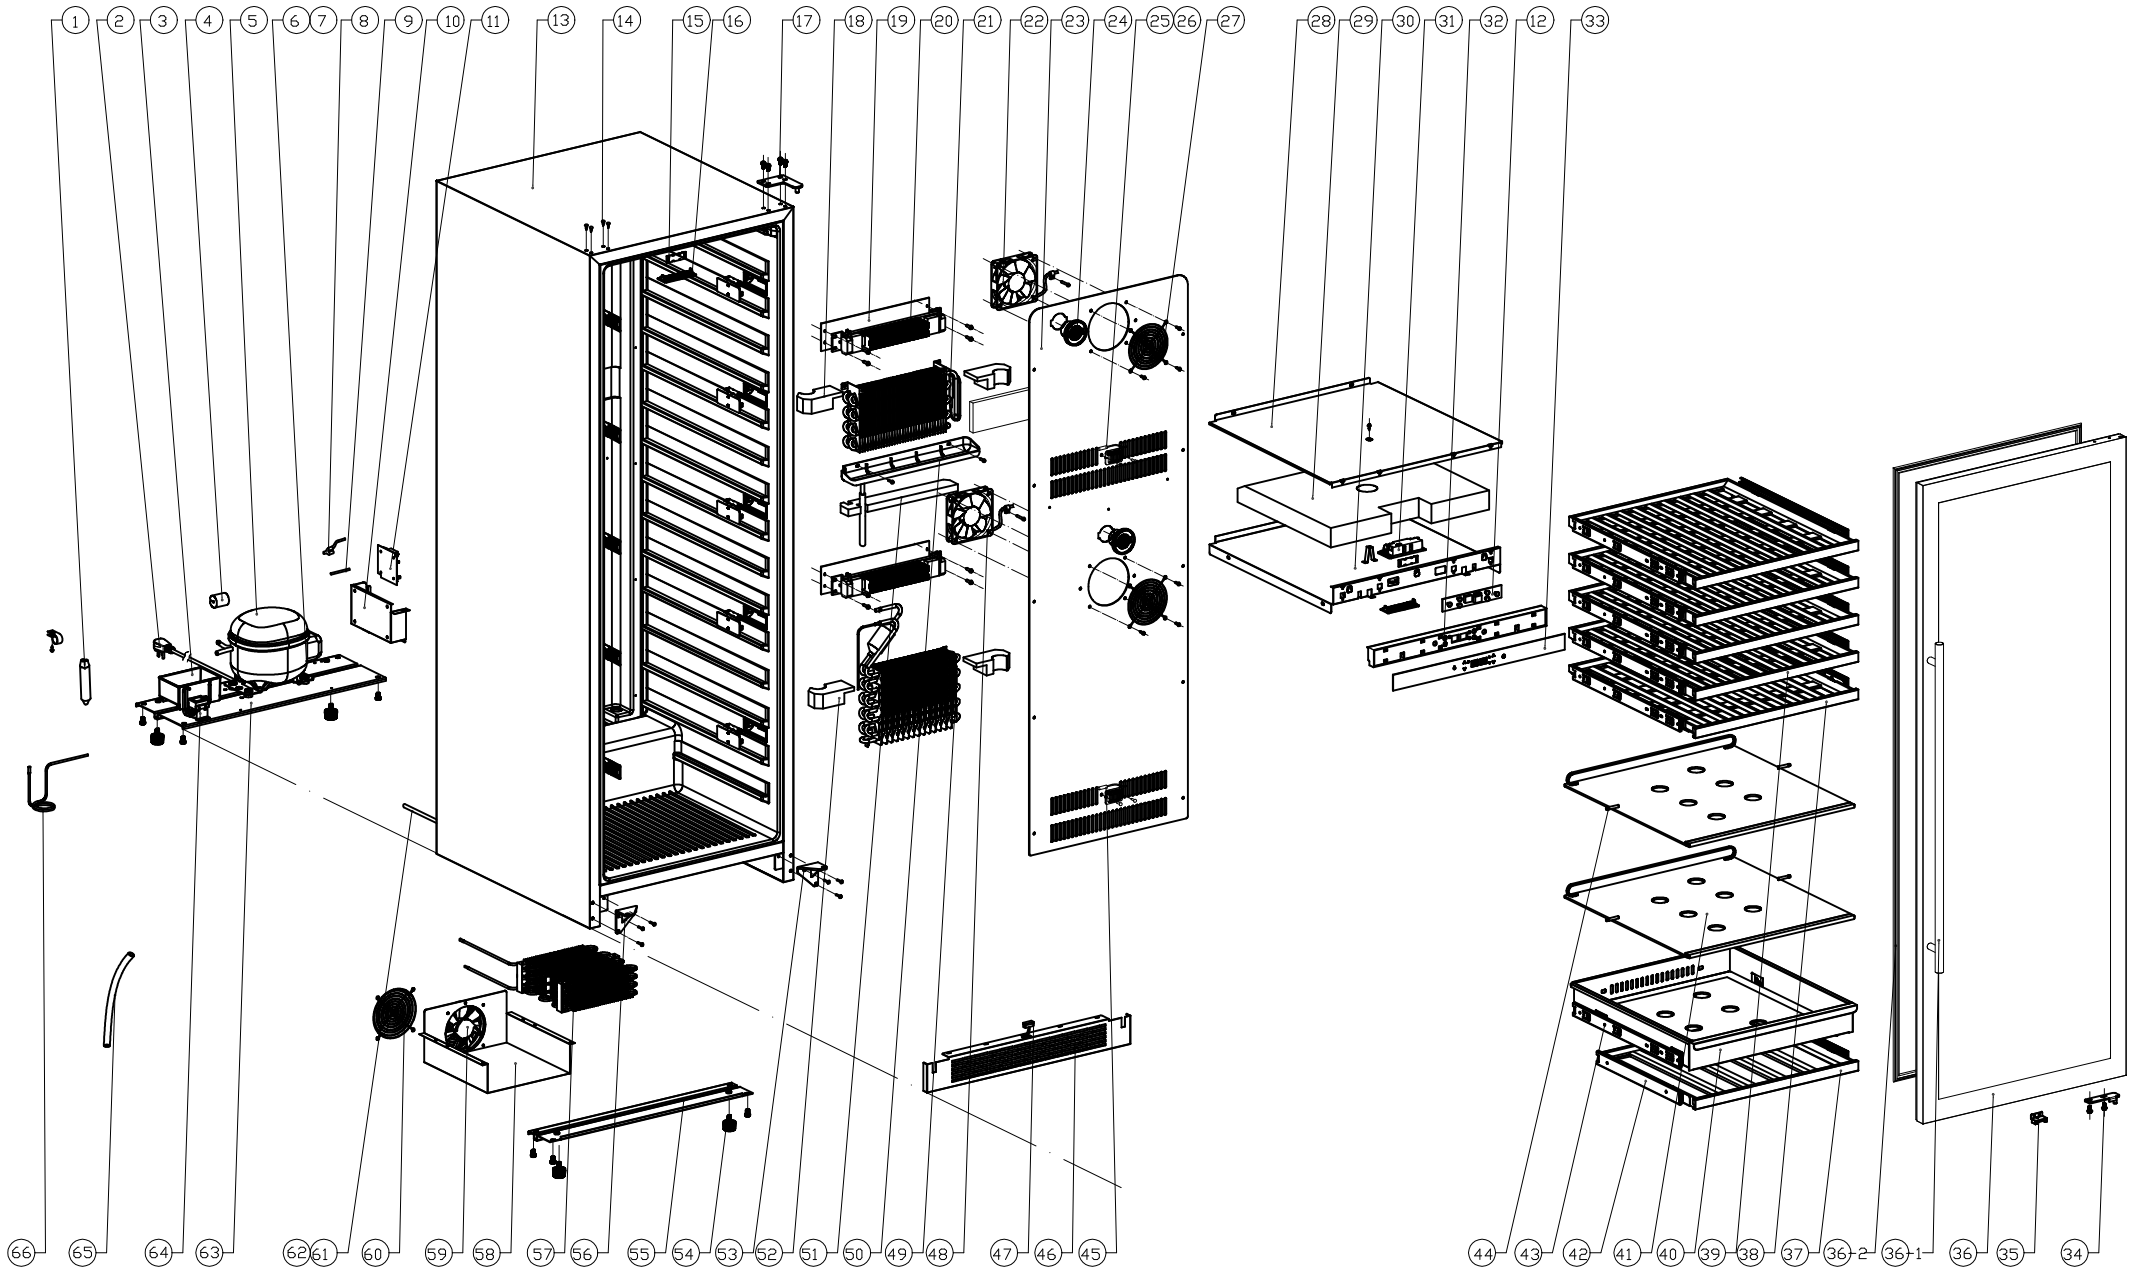

PRWB24F02AG

Presrv™ Dual Zone Wine & Beverage Cooler

ZEPHYR

PRWB24F02AG

Ref #	Part #	Description	Qty.
1	56300004	Dryer filter	1
2	11030118	Power cord	1
3	56130035	Water tank	1
4	56220051	Shock proof adhesive	3
5	12160007	Compressor	1
6	11030130	Compressor ground lead	1
7	11030119	Compressor ground lead	1
8	11030120	Tee coupling	1
9	50330010	Sealing tube	1
10	56200105	Power installation box	1
11	11010143	Main Power Control Board	1
12	11010113	Display Control Board	1
14	56210075	Decorative nail	4
15	12010011	LED light ,tri color	12
16	52150014	Cover,Light	12
17	54180020	Upper Right Hinge	1
18	56180011	Evaporator foam	1
19	50140170	Heater insulating panel	2
20	54280009	Heater	2
21	54240012	Evaporator	1
22	12130032	Fan	1
23	54170014	Air duct board A	1
24	Z0F-C004	Carbon box	2
25	11050007	Sensor	1
26	54210014	Sensor cover	2
27	54210017	Fan cover	2
28	54170015	Air duct board B	1
29	56180012	Air duct board C foam	1

30	54170016	Air duct board C	1
31	54140283	Lamp holder	1
32	54140286	Double temperature mounting parts	1
33	52050022	Display panel	1
34	54190059	Door Axis Plate,Right	1
35	54220011	Magnet	1
36	50230011	Door	1
36-1	50280004	Handle	1
36-2	56220044	Door Gasket	1
37	50150020	Wooden shelf assembly	1
38	50150021	Wooden shelf assembly	1
39	50150022	Wooden shelf assembly	4
40	50150046	Iron basket	1
41	50150047	Glass shelf	2
42	50320060	Shelf Sliding Rail Set	1
43	50320046	Shelf Sliding Rail Set	6
44	15000020	Limited pin	4
45	11050009	Sensor	1
46	50260009	Kick Plate	1
47	11040029	Magnetic Door Switch	1
48	12130039	Fan	1
49	54240013	Evaporator	1
50	56130042	Water tank	1
51	56180013	Air duct board A foam	1
52	56180014	Evaporator foam	1
53	54180021	Lower Right Hinge	1
54	50350010	Leveling Leg	4
55	54140285	Cabinet front supporting iron	1
56	54180022	Lower Left Hinge	1
57	54270001	Condenser	1
58	54210015	Condenser cover	1
59	12130032	Fan	1