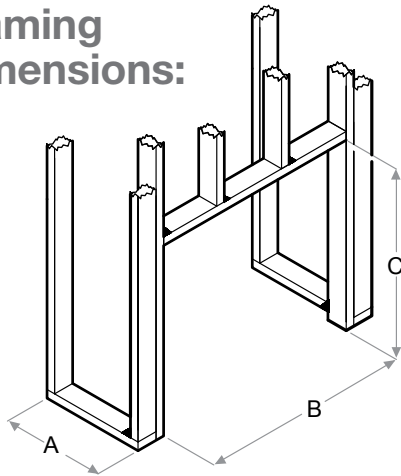

RBFGLASS30 - 30" Tempered Front Glass
Dimensions:
29-1/4" W x 22-1/8" H x 3/8" D
(74.0 cm x 56.1 cm x 1.1 cm)

RBFDOOR30 - 30" Functional Doors with Tempered Glass
Dimensions:
33-3/4" W x 27-1/4" H x 1-1/4" D
(85.8 cm x 69.4 cm x 3.7 cm)

RBF30TRIM38
- 38" Black Installation Trim

RBF30TRIM44
- 44" Black Installation Trim

RBFL30BR - Birch Log Set
Dimensions:
22-3/8" W x 10-7/8" H x 11" D
(56.8 cm x 27.4 cm x 27.9 cm)

RBFL30FC - Fresh Cut Log Set
Dimensions:
22-3/8" W x 10-7/8" H x 11" D
(56.8 cm x 27.4 cm x 27.9 cm)

RBFPLUG

Framing Dimensions:

RBF30

A	B	C
12-1/2" (31.8 cm)	30-5/8" (77.8 cm)	26-1/4" (66.5 cm)
D	E	F
54-1/4" (137.8 cm)	38-1/2" (97.8 cm)	38-1/2" (97.8 cm)

NOTE: The materials used for the finished surround must be cut to precise dimensions as the 1/2" (1.3 cm) self-trimming flange is only to create a finished appearance.