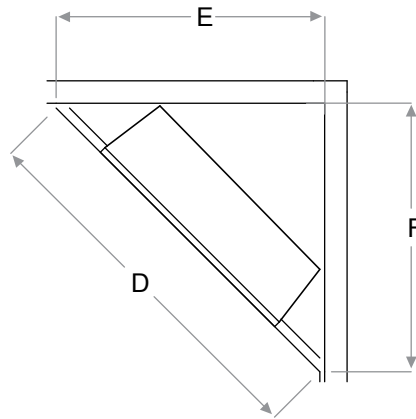

RBFGLASS30 - 30" Tempered Front Glass
Dimensions:
29-1/4" W x 22-1/8" H x 3/8" D
(74.0 cm x 56.1 cm x 1.1 cm)

RBFDOOR30 - 30" Functional Doors with Tempered Glass
Dimensions:
33-3/4" W x 27-1/4" H x 1-1/4" D
(85.8 cm x 69.4 cm x 3.7 cm)

RBF30TRIM38
- 38" Black Installation Trim

RBF30TRIM44
- 44" Black Installation Trim

RBFL30BR - Birch Log Set
Dimensions:
22-3/8" W x 10-7/8" H x 11" D
(56.8 cm x 27.4 cm x 27.9 cm)

RBFL30FC - Fresh Cut Log Set
Dimensions:
22-3/8" W x 10-7/8" H x 11" D
(56.8 cm x 27.4 cm x 27.9 cm)

RBFPLUG

Framing Dimensions:

RBF30

A	B	C
12-1/2" (31.8 cm)	30-5/8" (77.8 cm)	26-1/4" (66.5 cm)
D	E	F
54-1/4" (137.8 cm)	38-1/2" (97.8 cm)	38-1/2" (97.8 cm)

NOTE: The materials used for the finished surround must be cut to precise dimensions as the 1/2" (1.3 cm) self-trimming flange is only to create a finished appearance.