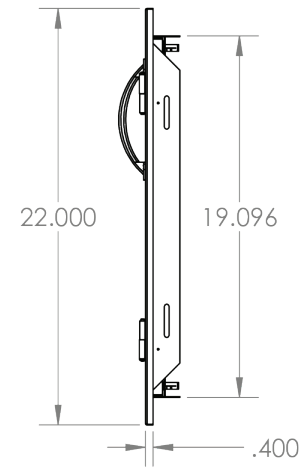

TrueFlame 26" Double Access Door

SKU: SSDD-26

Recommended Cut-Out:
23³/₈" W x 19³/₈" H

NOTES

DISCLAIMER

We recommend adding a 1/4" (.25) to the inner dimension to ensure the unit fits properly in the build out.