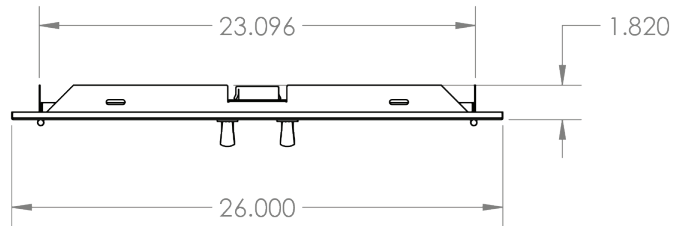

TrueFlame 26" Double Access Door

SKU: SSDD-26

Recommended Cut-Out:
23³/₈" W x 19³/₈" H

NOTES

DISCLAIMER

We recommend adding a 1/4" (.25) to the inner dimension to ensure the unit fits properly in the build out.