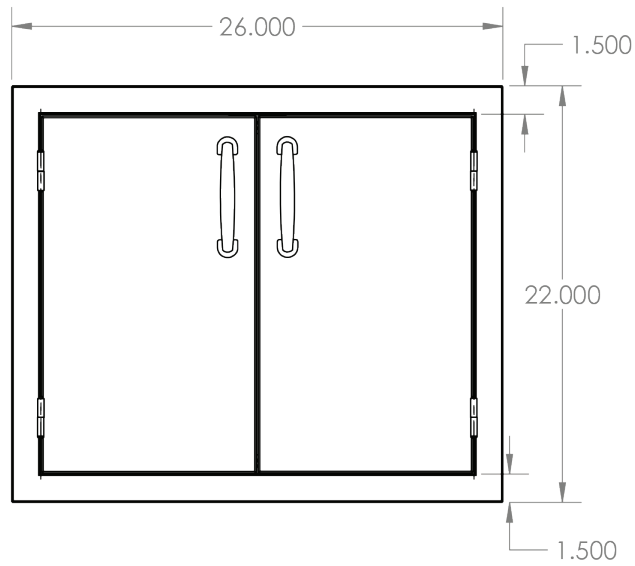

TrueFlame 26" Double Access Door

SKU: SSDD-26

Recommended Cut-Out:
23³/₈" W x 19³/₈" H

NOTES

DISCLAIMER

We recommend adding a 1/4" (.25) to the inner dimension to ensure the unit fits properly in the build out.