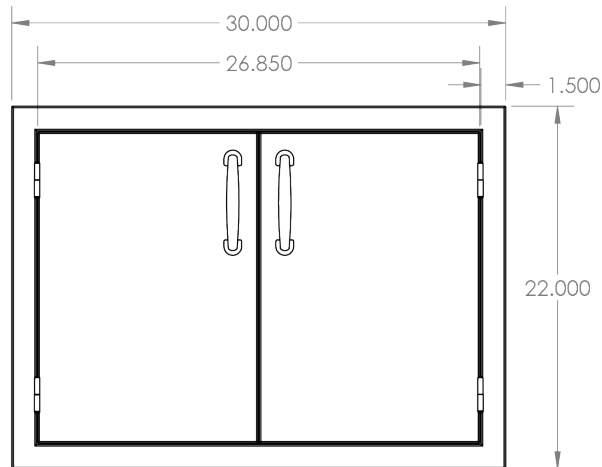

TrueFlame 30" Double Access Door

SKU: SSDD-30

Recommended Cut-Out:
27³/₈" W x 19³/₈" H

NOTES

DISCLAIMER

We recommend adding a 1/4" (.25) to the inner dimension to ensure the unit fits properly in the build out.