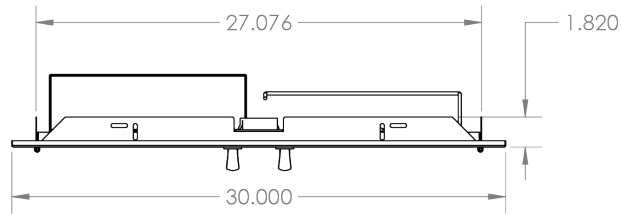

TrueFlame 30" Double Access Door

SKU: SSDD-30

Recommended Cut-Out:
27³/₈" W x 19³/₈" H

NOTES

DISCLAIMER

We recommend adding a 1/4" (.25) to the inner dimension to ensure the unit fits properly in the build out.