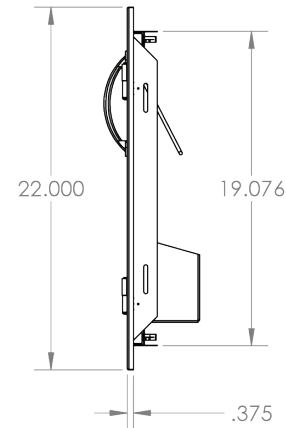

TrueFlame 30" Double Access Door

SKU: SSDD-30

Recommended Cut-Out:
27³/₈" W x 19³/₈" H

NOTES

DISCLAIMER

We recommend adding a 1/4" (.25) to the inner dimension to ensure the unit fits properly in the build out.