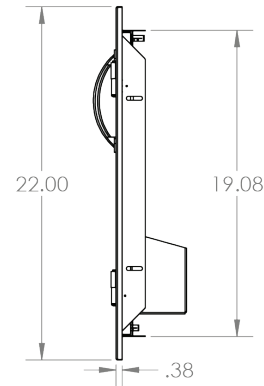

TrueFlame 33" Double Access Door

SKU: SSDD-33

Recommended Cut-Out:
30¹/₄" W x 19³/₈" H

NOTES

DISCLAIMER

We recommend adding a 1/4" (.25) to the inner dimension to ensure the unit fits properly in the build out.