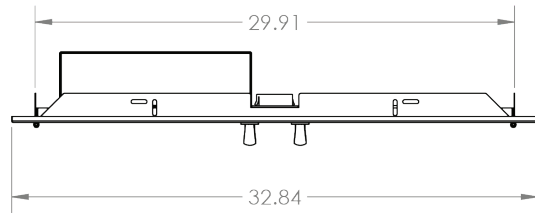

TrueFlame 33" Double Access Door

SKU: SSDD-33

Recommended Cut-Out:
30¹/₄" W x 19³/₈" H

NOTES

DISCLAIMER

We recommend adding a 1/4" (.25) to the inner dimension to ensure the unit fits properly in the build out.