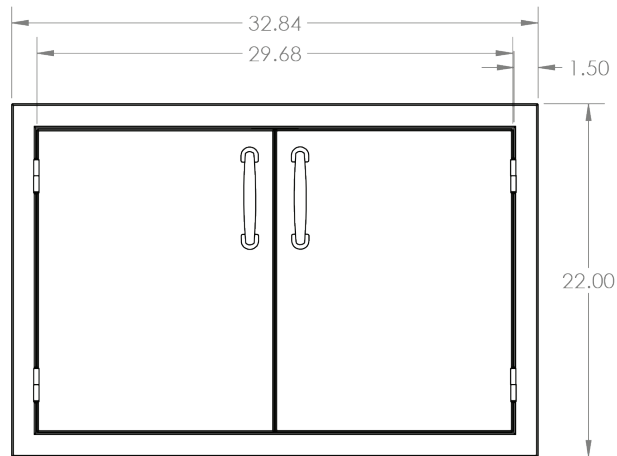

TrueFlame 33" Double Access Door

SKU: SSDD-33

Recommended Cut-Out:
30¹/₄" W x 19³/₈" H

NOTES

DISCLAIMER

We recommend adding a 1/4" (.25) to the inner dimension to ensure the unit fits properly in the build out.