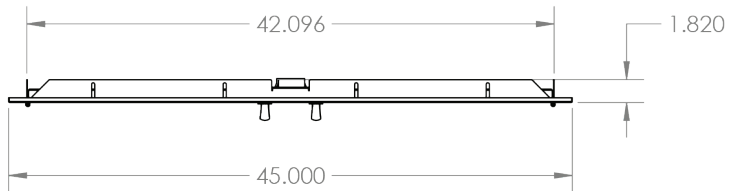

TrueFlame 45" Double Access Door

SKU: SSDD-45

Recommended Cut-Out:  
42<sup>3</sup>/<sub>8</sub>" W x 19<sup>3</sup>/<sub>8</sub>" H

NOTES

---

**DISCLAIMER**

We recommend adding a 1/4" (.25) to the inner dimension to ensure the unit fits properly in the build out.