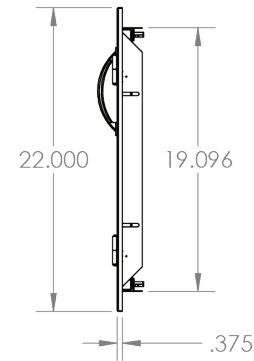

TrueFlame 45" Double Access Door

SKU: SSDD-45

Recommended Cut-Out:  
42<sup>3</sup>/<sub>8</sub>" W x 19<sup>3</sup>/<sub>8</sub>" H

NOTES

---

**DISCLAIMER**

We recommend adding a 1/4" (.25) to the inner dimension to ensure the unit fits properly in the build out.