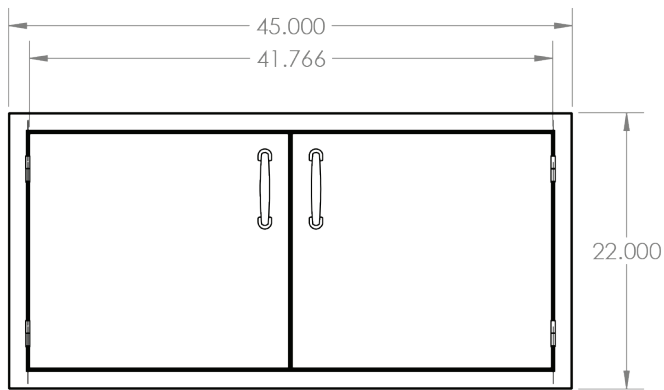

TrueFlame 45" Double Access Door

SKU: SSDD-45

Recommended Cut-Out:  
42<sup>3</sup>/<sub>8</sub>" W x 19<sup>3</sup>/<sub>8</sub>" H

NOTES

---

**DISCLAIMER**

We recommend adding a 1/4" (.25) to the inner dimension to ensure the unit fits properly in the build out.