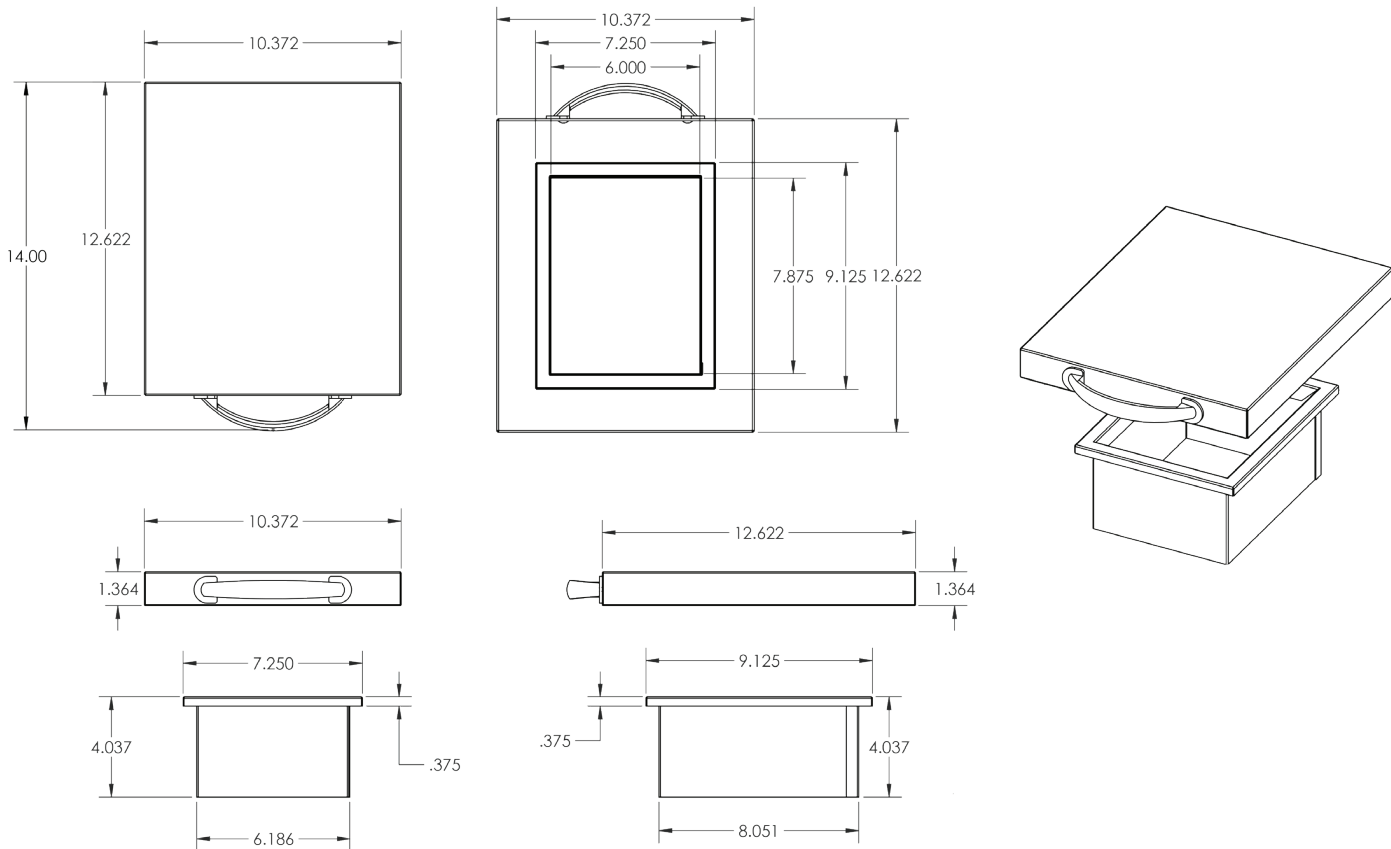

TrueFlame 14x10" Trash Chute

SKU: SSTC-14

Recommended Cut-Out:
6³/₈" W x 4¹/₄" H x 8³/₈" D

NOTES

DISCLAIMER

We recommend adding a 1/4" (.25) to the inner dimension to ensure the unit fits properly in the build out.